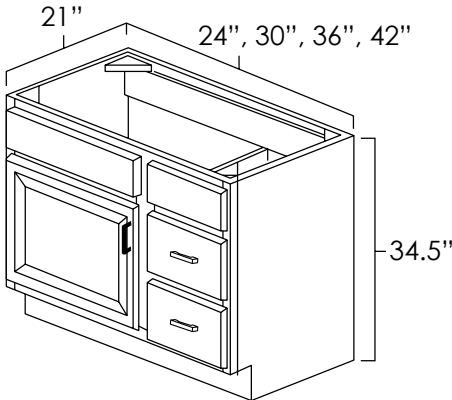

SKU: V2421DL • V2421DR • V3021DL • V3021DR • V3621DL • V3621DR • V4221DL • V4221DR

Specifications:

- » Depth: 21".
- » There are no shelves in these cabinets.
- » Only the bottom two drawers are functioning.
- » 24" has one standard false drawer on top and 2 deep drawers below. All other sizes have two false drawers on top and 2 deep drawers below.
- » **WHEN INDICATING RIGHT (R) or LEFT (L), IT CORRESPONDS TO THE SIDE THE DRAWERS ARE ON WHILE LOOKING AT IT**
- » For SKU ordering info see page 98