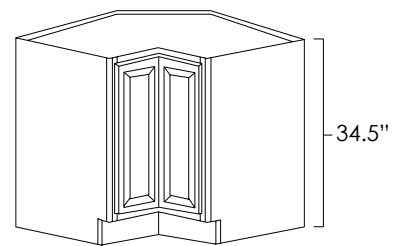

2 DRAWER BASE CABINET

BASES

2DB24 • 2DB27 • 2DB30 • 2DB33 • 2DB36

Specifications:

- » Two equal sized deep dovetail drawers
- » *For SKU ordering info see page 89*

ASP	BC	HS	MO	NG	PS	WPG	WS	MBS	FS	CS
N/A	N/A	◆	N/A	◆	◆	◆	◆	◆	◆	◆

EASY REACH BASE CABINET

BER33 • BER36

Specifications:

- » One ½ depth adjustable (non-removable) shelf
- » *For SKU ordering info see page 89*

ASP	BC	HS	MO	NG	PS	WPG	WS	MBS	FS	CS
N/A	N/A	◆	N/A	◆	◆	◆	◆	◆	◆	◆