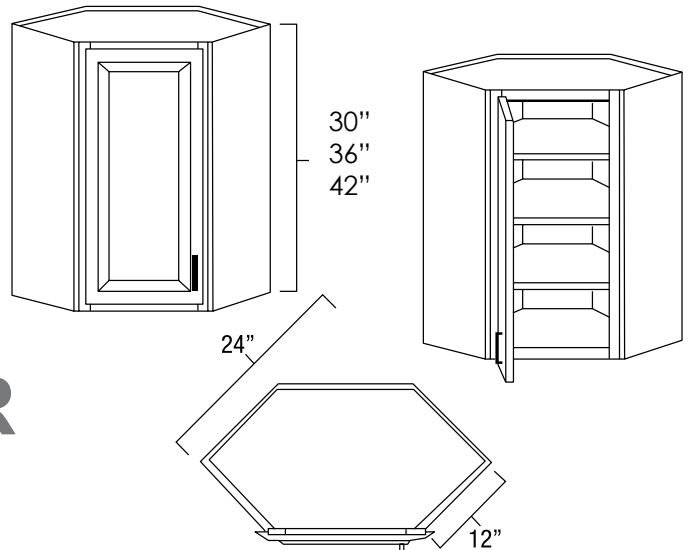

DIAGONAL CORNER WALL CABINETS

SKU: WDC2430 • WDC2436 • WDC2442 • WDC42PG • WDC42BG

Specifications:

- » 30" and 36" tall cabinets have two adjustable shelves.
- » 42" tall cabinets have three adjustable shelves.
- » Door may be replaced with corresponding diagonal glass door (see page 56).
- » For SKU ordering info see page 82

WDC2430 • WDC2436 • WDC2442

ASP	BC	HS	MO	NG	PS	WPG	WS	MBS	FS	CS
◆	◆	◆	◆	◆	◆	◆	◆	◆	◆	◆

WDC42PG • With Plain Glass (PG)

ASP	BC	HS	MO	NG	PS	WPG	WS	MBS	FS	CS
◆	N/A	◆	N/A	◆	◆	◆	◆	◆	◆	◆

WDC42BG • With Beveled Glass (BG)

ASP	BC	HS	MO	NG	PS	WPG	WS	MBS	FS	CS
N/A	◆	N/A	◆	N/A	N/A	N/A	N/A	N/A	N/A	N/A