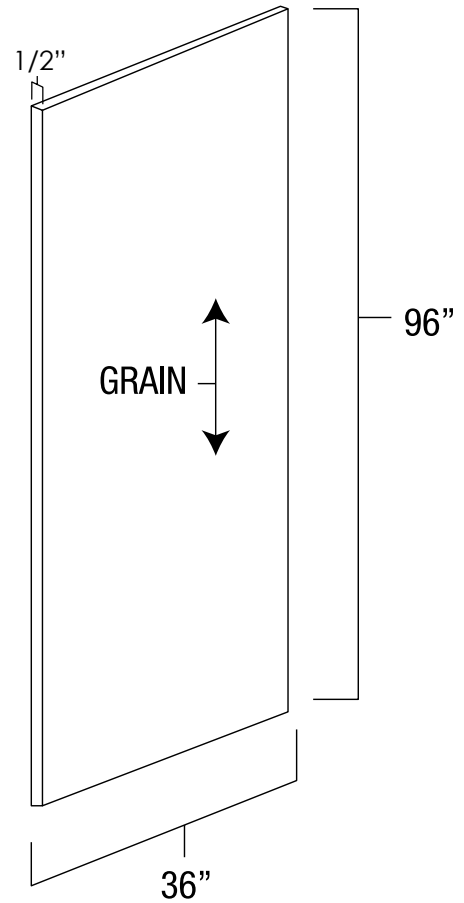

Panels, Fillers & Trims

ISLAND PANELS

SKU: IS3696

Specifications:

- » 1/2" thick.
- » Can be trimmed to desired height and/or width.
- » For SKU ordering info see page 95

PANELS, FILLERS & TRIMS

SHOE MOULDING

SKU: SHM8

Specifications:

- » 3/4" tall
- » 1/2" thick
- » Can be trimmed to desired height and/or width.
- » For SKU ordering info see page 95