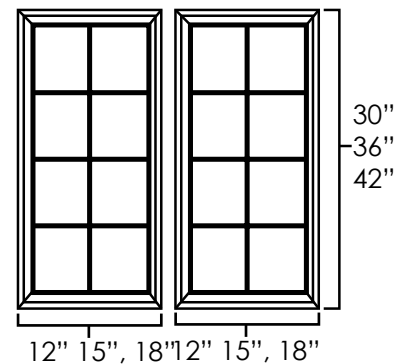

PG (Plain Glass)

ASP	BC	HS	MO	NG	PS	WPG	WS	MBS	FS	CS
..	..	..	..	..	..	..	..	..	..	..