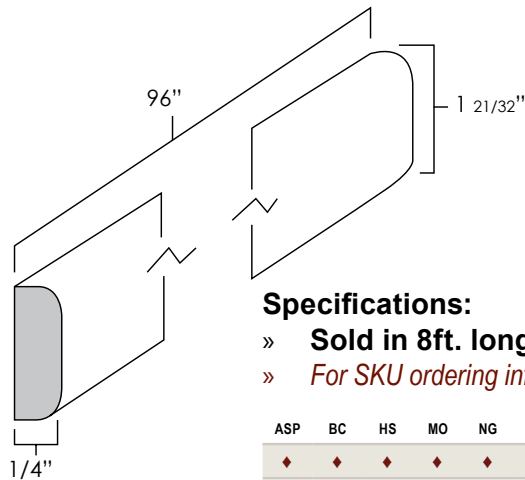

BATTEN MOULDING

SKU: BM8

Specifications:

- » Sold in 8ft. long sections
- » For SKU ordering info see page 97

ASP	BC	HS	MO	NG	PS	WPG	WS	MBS	FS	CS
◆	◆	◆	◆	◆	◆	◆	◆	◆	◆	◆

SPLIT CORNER DECORATIVE LEG

SKU: SCDL

Specifications:

- » Sold in 42" long sections.
- » For SKU ordering info see page 97

ASP	BC	HS	MO	NG	PS	WPG	WS	MBS	FS	CS
◆	N/A	◆	N/A	◆	◆	◆	◆	◆	◆	◆