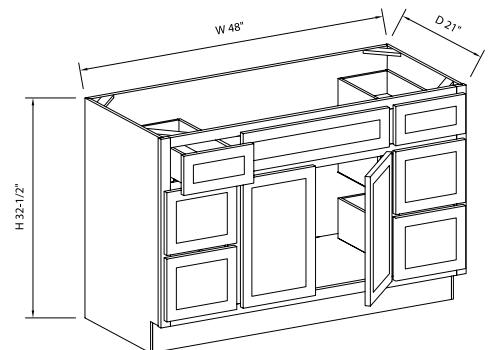

Picture Left:
All ADA approved height cabinets available in White Shaker and Platinum Shaker.