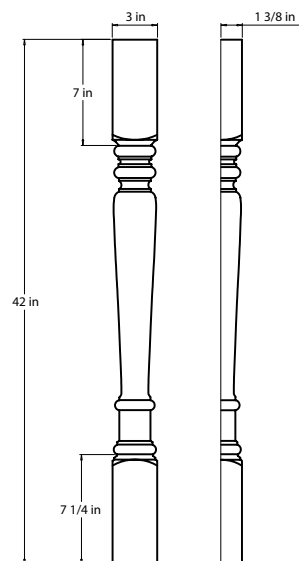

PANELS, FILLERS & TRIMS