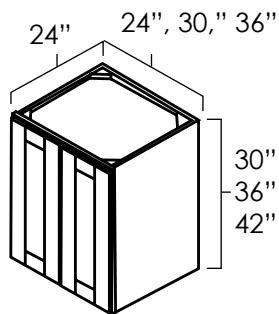

TOP WALL CABINET FOR SPLIT PANTRIES

**SKU: W243024 • W243624 • W244224 • W303024 • W303624
W304224 • W363024 • W363624 • W364224**

Specifications:

- » Four adjustable shelves can be used in either the top or bottom section.
- » These cabinets are 24" deep.
- » Will require a tall skin to cover the seam
- » For SKU ordering info see page 85

ASP	BC	HS	MO	NG	PS	WPG	WS	MBS	FS	CS
N/A	N/A	N/A	N/A	N/A	N/A	N/A	◆	◆	◆	◆