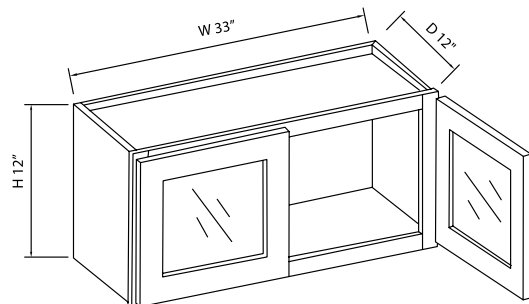

Specifications:

- » 33" wide x 12" high.
- » Doors have plain glass fronts.
- » These cabinets are shipped pre-assembled.
- » Butt doors on all double door stacker cabinets.
- » For SKU ordering info see page 86