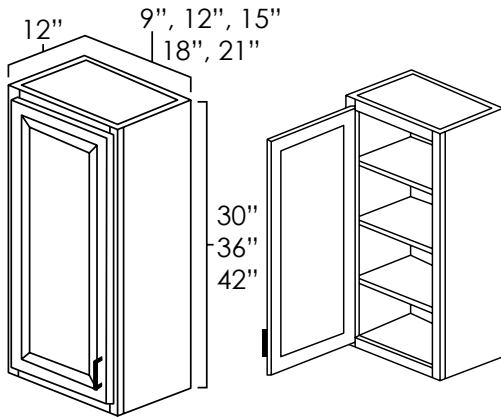

SKU: W0930 • W0936 • W0942 • W1230 • W1236 • W1242 • W1530 • W1536 • W1542 • W1830 • W1836
W1842 • W2130 • W2136 • W2142

WALLS

Specifications:

- » 30" and 36" tall cabinets have two adjustable shelves.
- » 42" tall cabinets have three adjustable shelves.
- » Doors may be replaced with corresponding glass door (see page 55).
- » *For SKU ordering info see page 81*