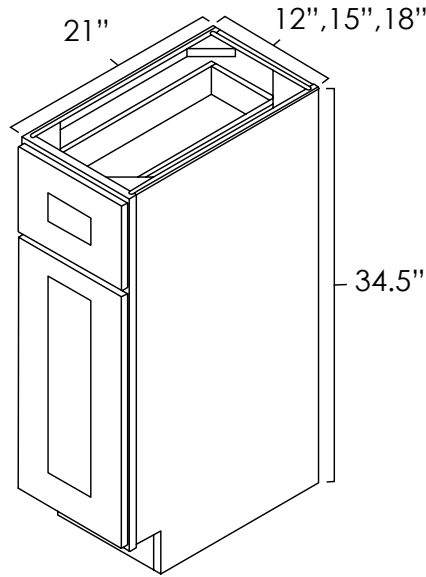

VANITY BASE

SKU: VB12 • VB15 • VB18

Specifications:

- » One standard height dovetail drawer
- » One Door
- » One 1/2 depth adjustable shelf
- » For SKU ordering info see page 98

ASP	BC	HS	MO	NG	PS	WPG	WS	MBS	FS	CS
N/A	N/A	◆	N/A	◆	◆	◆	◆	◆	◆	◆