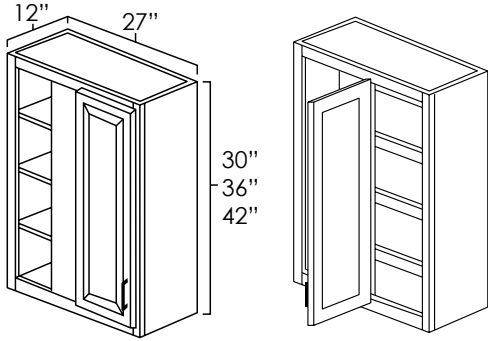

BLIND CORNER WALL CABINETS

SKU: WBC2730 • WBC2736 • WBC2742