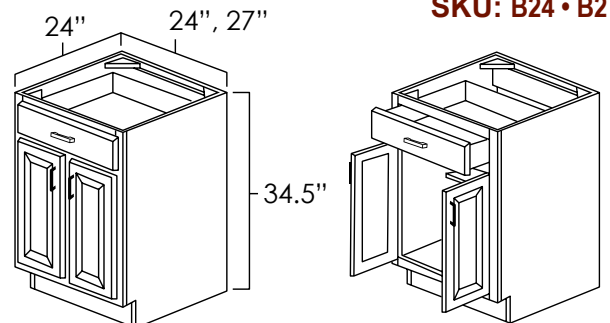

SKU: B24 • B27

Specifications:

- » 1/2 depth adjustable shelf.
- » Butt doors on both 24" and 27" wide bases.
- » For SKU ordering info see page 86

ASP BC HS MO NG PS WPG WS MBS FS CS

Bases

SINGLE DOOR FULL HEIGHT BASE CABINETS