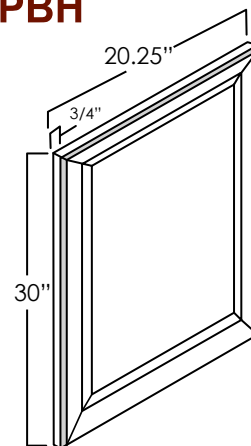

ASP	BC	HS	MO	NG	PS	WPG	WS	MBS	FS	CS
N/A	N/A	◆	N/A	◆	◆	◆	◆	◆	◆	◆

PANELS, FILLERS & TRIMS