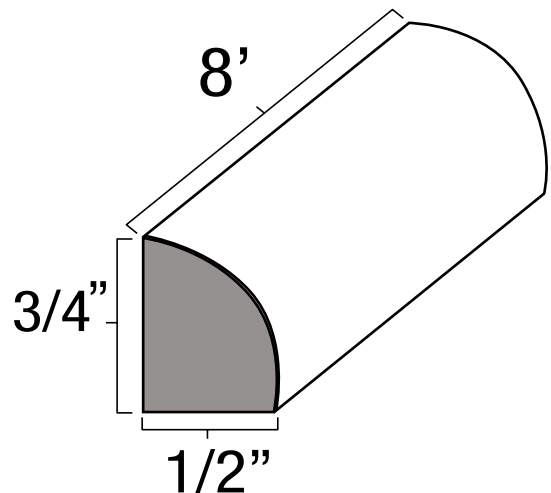

Panels, Fillers & Trims

ISLAND PANELS

SKU: IS3696

Specifications:

- » 1/2" thick.
- » Can be trimmed to desired height and/or width.
- » For SKU ordering info see page 95

PANELS, FILLERS & TRIMS

SHOE MOULDING

SKU: SHM8

Specifications:

- » 3/4" tall
- » 1/2" thick
- » Can be trimmed to desired height and/or width.
- » For SKU ordering info see page 95