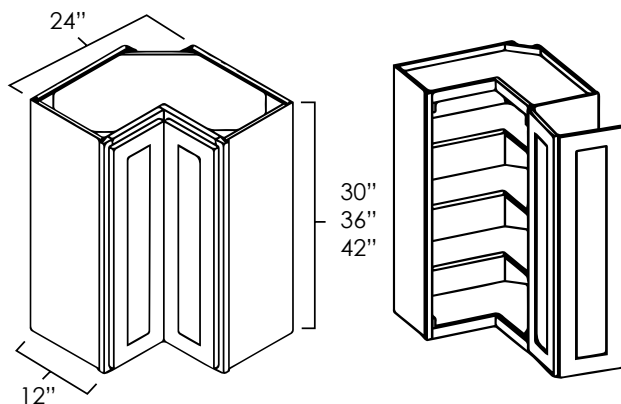

ASP	BC	HS	MO	NG	PS	WPG	WS	MBS	FS	CS
N/A	N/A	◆	N/A	◆	◆	◆	◆	◆	◆	◆

EASY REACH WALL CABINETS

SKU: WER2430 • WER2436 • WER2442

Specifications:

- » Two to Three 1/2 depth adjustable (non-removable) shelves
- » Decorative hardware screws must be countersunk to prevent scratching of adjacent cabinet
- » For SKU ordering info see page 83