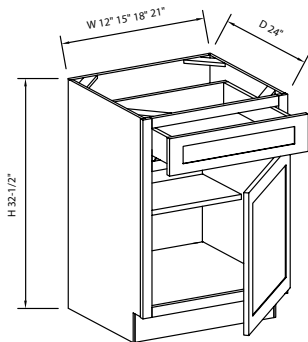

ASP	BC	HS	MO	NG	PS	WPG	WS	MBS	FS	CS
♦	N/A	♦	N/A	♦	♦	♦	♦	♦	♦	♦

VANITIES

ADA SINGLE DOOR SINGLE DRAWER BASE CABINETS

SKU: ADAB12 • ADAB15 • ADAB18 • ADAB21

- Specifications:**
- » 1/2 depth adjustable shelf.
 - » For SKU ordering info see page 99