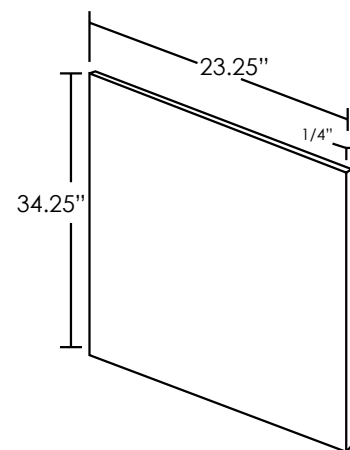

Specifications:

- » 1/4" thick plywood finished to match
- » Field trimmable
- » For SKU ordering info see page 96

ASP	BC	HS	MO	NG	PS	WPG	WS	MBS	FS	CS
N/A	N/A	♦	N/A	♦	N/A	N/A	N/A	N/A	N/A	N/A