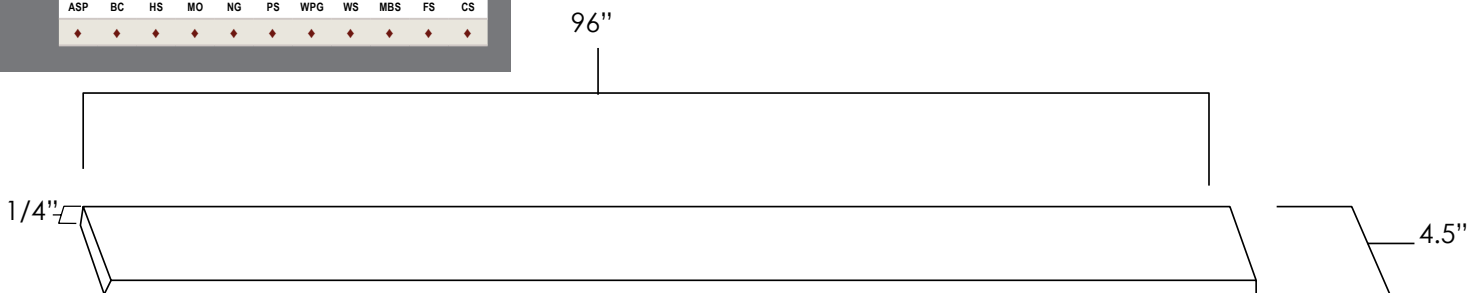

Panels, Fillers & Trims

ISLAND PANELS

SKU: IS3696

Specifications:

- » 1/2" thick.
- » Can be trimmed to desired height and/or width.
- » For SKU ordering info see page 95

PANELS, FILLERS & TRIMS

SHOE MOULDING