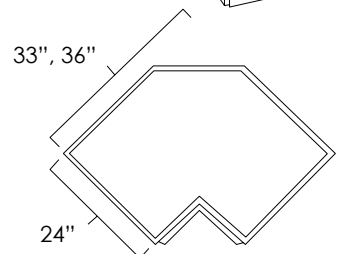

2 DRAWER BASE CABINET

BASES

2DB24 • 2DB27 • 2DB30 • 2DB33 • 2DB36

Specifications:

- » Two equal sized deep dovetail drawers
- » *For SKU ordering info see page 89*

ASP	BC	HS	MO	NG	PS	WPG	WS	MBS	FS	CS
N/A	N/A	◆	N/A	◆	◆	◆	◆	◆	◆	◆

EASY REACH BASE CABINET

BER33 • BER36

Specifications:

- » One ½ depth adjustable (non-removable) shelf
- » *For SKU ordering info see page 89*

ASP	BC	HS	MO	NG	PS	WPG	WS	MBS	FS	CS
N/A	N/A	◆	N/A	◆	◆	◆	◆	◆	◆	◆