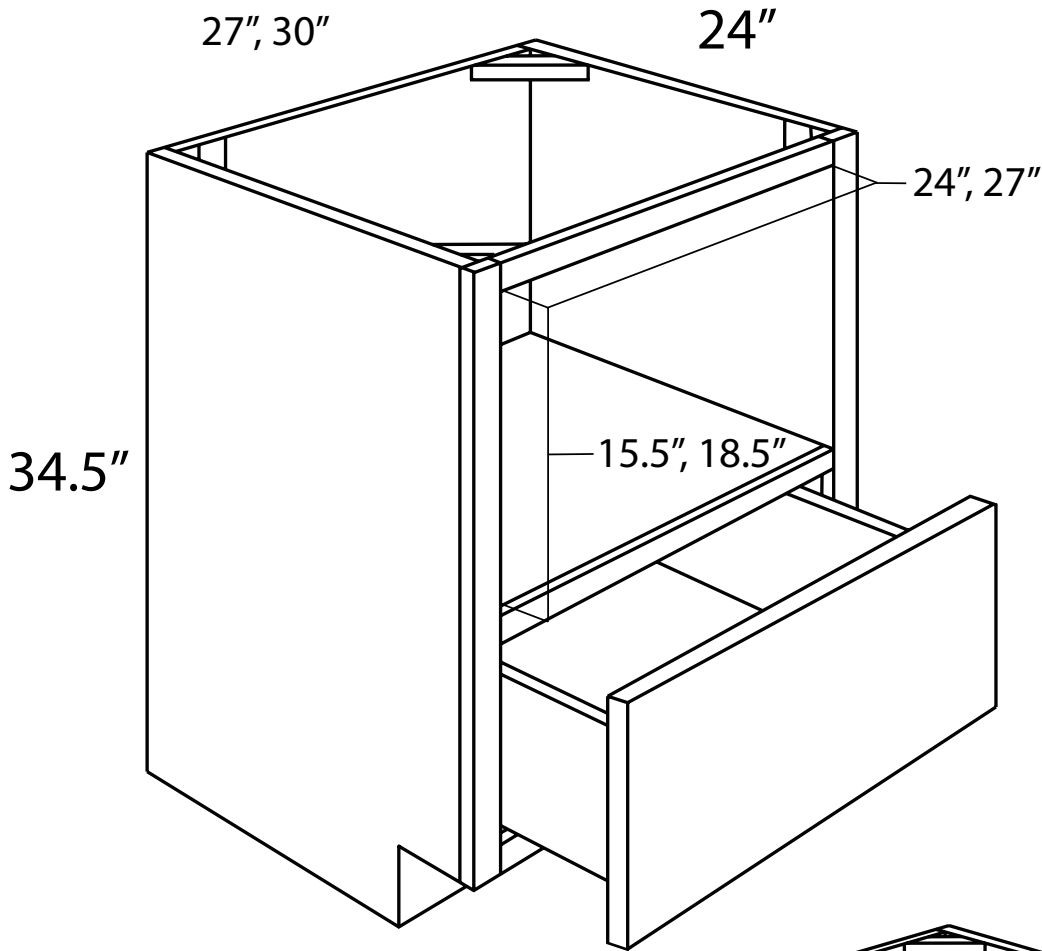

BASE MICROWAVE CABINET

SKU: BMC27 • BMC30

BASES