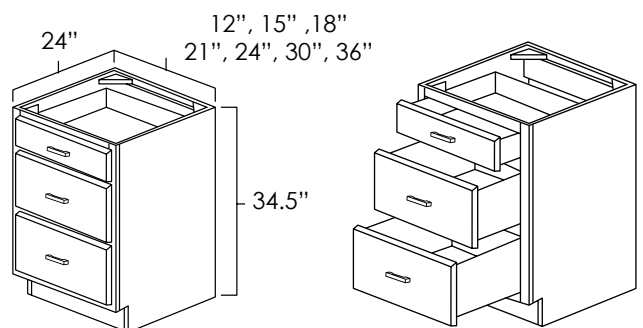

Specifications:

- » All drawer bases have a small top drawer and two larger bottom drawers
- » For SKU ordering info see page 86

ASP	BC	HS	MO	NG	PS	WPG	WS	MBS	FS	CS
◆	◆	◆	◆	◆	◆	◆	◆	◆	◆	◆