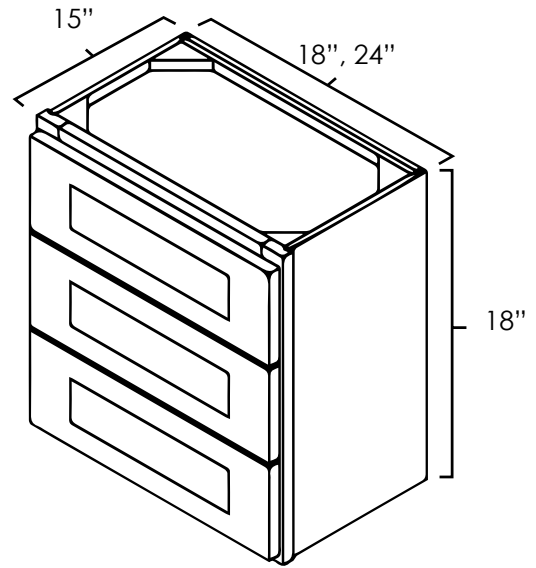

THREE DRAWER WALL CABINETS

WALLS

SKU: W3DR18 • W3DR24

Specifications:

- » Standard height dovetail drawer
- » For SKU ordering info see page 83

ASP	BC	HS	MO	NG	PS	WPG	WS	MBS	FS	CS
N/A	N/A	◆	N/A	◆	◆	◆	◆	◆	◆	◆