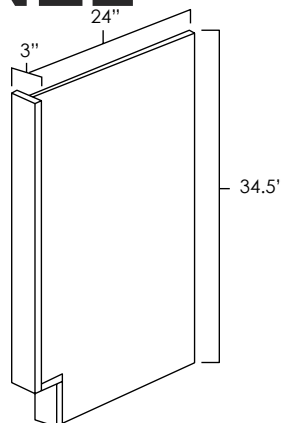

Specifications:

- » 1/2" thick panel with a 3" wide base filler on the front.
- » May be used either left or right.
- » For SKU ordering info see page 94