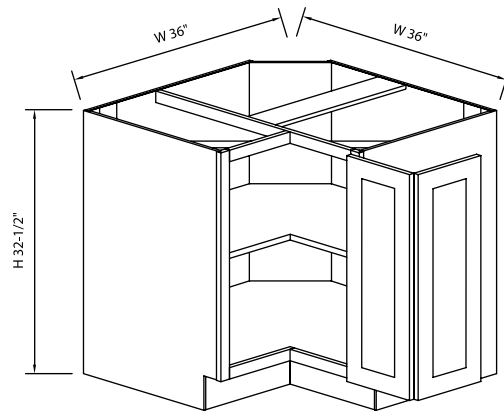

ADA VANITY SINK BASE CABINETS

SKU: ADAV3021 • ADAV3621

Specifications:

- » There are no shelves or drawers in these cabinets
- » Butt doors on all three vanity sink bases
- » Depth: 21"
- » For SKU ordering info see page 100

ASP	BC	HS	MO	NG	PS	WPG	WS	MBS	FS	CS
N/A	N/A	N/A	N/A	N/A	N/A	N/A	♦	N/A	N/A	N/A