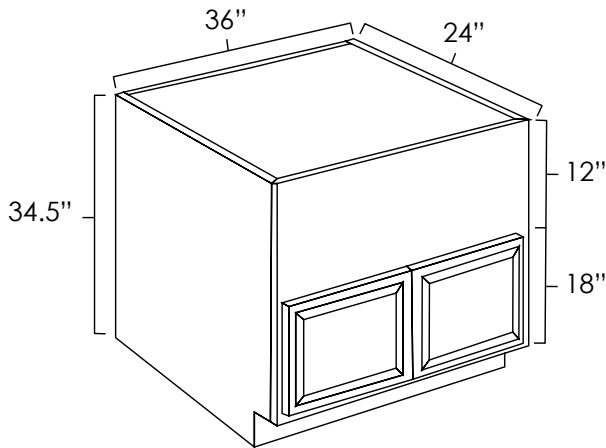

FARM SINK BASE CABINETS

SKU: FSB36

Specifications:

- » 18" high cabinet doors.
- » There are no shelves or drawers in this cabinet.
- » For SKU ordering info see page 87

ASP	BC	HS	MO	NG	PS	WPG	WS	MBS	FS	CS
◆	◆	◆	◆	◆	◆	◆	◆	◆	◆	◆