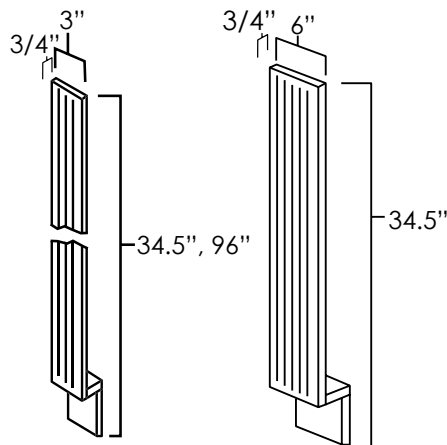

ASP	BC	HS	MO	NG	PS	WPG	WS	MBS	FS	CS
◆	◆	◆	◆	◆	◆	◆	◆	◆	◆	◆

FLUTED BASE FILLERS

SKU: BFF3 • BFF6 • TFF396

Specifications:

- » 3/4" thick.
- » Can be trimmed to desired height.
- » 3" wide fillers have 3 flutes.
- » 6" wide fillers have 5 flutes.
- » Flutes begin 1.5" from the top and end 1.5" from the bottom.
- » The toe kick area is not fluted.
- » *For SKU ordering info see page 94*