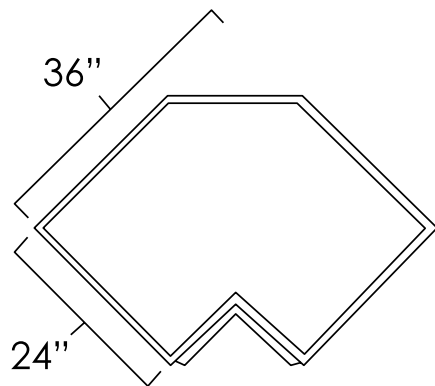

ASP	BC	HS	MO	NG	PS	WPG	WS	MBS	FS	CS
◆	◆	◆	◆	◆	◆	◆	◆	◆	◆	◆

Bases

CORNER DRAWERS BASE CABINET

SKU: CDB36

BASES

Specifications:

- » All drawer bases have a small top drawer and two larger bottom drawers
- » For SKU ordering info see page 88