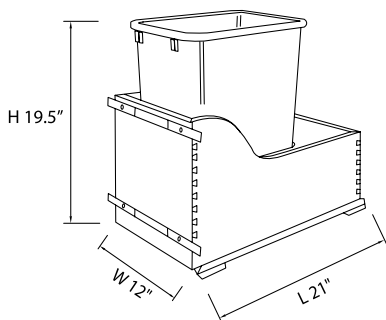

RANGE HOOD FRONTS

SKU: RHF30 • RHF36

SKU: RHF30 • RHF36

ASP	BC	HS	MO	NG	PS	WPG	WS	MBS	FS	CS
◆	◆	◆	◆	◆	◆	◆	◆	◆	◆	◆

Specifications:

- » Must be installed between two cabinets for support.
- » Before installation of the RHF occurs, the blower should be installed and the depth adjusted using fillers and/or panels to fit the blower.
- » **INSTALL BLOWER FIRST**
- » For SKU ordering info see page 93

REV-A-SHELF SINGLE TRASH CAN KIT

SKU: 4VLWCSC1535DM111-18

Specifications:

- » Single 35QT Frame with Slides & Trash Can.
- » Will Fit A 15" - 18" Base Cabinet.
- » Compatible with all lines and door mounts to the front of the shelf.
- » For SKU ordering info see page 93

ASP	BC	HS	MO	NG	PS	WPG	WS	MBS	FS	CS	UNIV
NA	NA	NA	NA	NA	NA	NA	NA	NA	NA	NA	◆

REV-A-SHELF DOUBLE TRASH CAN KIT

SKU: 4VLWCSC1835DM211-12

Specifications:

- » Double 35QT Frame with Slides & Trash Cans.
- » Compatible with all lines and door mounts to the front of the shelf.
- » For SKU ordering info see page 93

ASP	BC	HS	MO	NG	PS	WPG	WS	MBS	FS	CS	UNIV
NA	NA	NA	NA	NA	NA	NA	NA	NA	NA	NA	◆