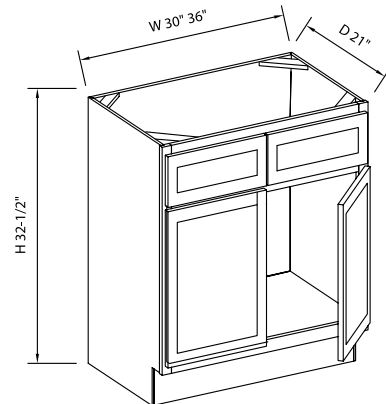

ADA DOUBLE DOOR VANITY CABINETS

SKU: ADAV4821DD

Specifications:

- » Depth: 21".
- » There are no shelves in these cabinets.
- » All six drawers are fully functioning.
- » All styles have two standard drawers on top and four deep drawers below.
- » Butt doors on both vanity combinations.
- » For SKU ordering info see page 100

ASP	BC	HS	MO	NG	PS	WPG	WS	MBS	FS	CS
N/A	N/A	N/A	N/A	N/A	N/A	N/A	♦	N/A	N/A	N/A