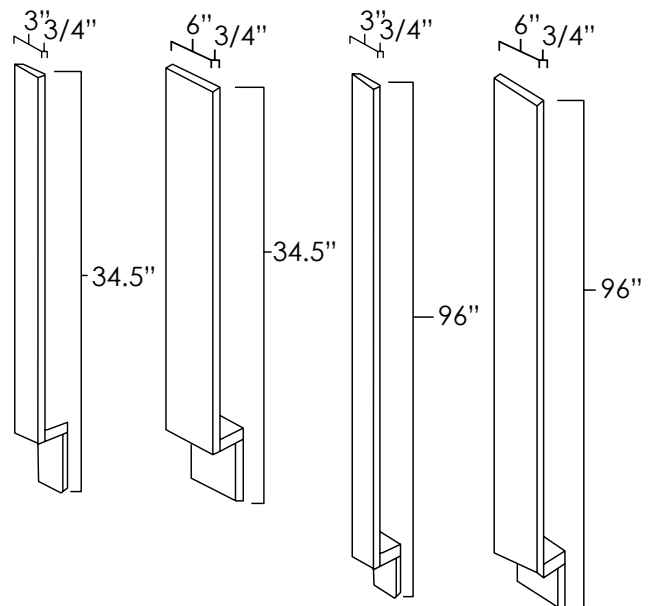

	ASP	BC	HS	MO	NG	PS	WPG	WS	MBS	FS	CS
BF3 • BF6 • TF396	♦	♦	♦	♦	♦	♦	♦	♦	♦	♦	♦
TF696	♦	♦	♦	♦	♦	♦	N/A	♦	♦	♦	♦

DECORATIVE END PANELS

SKU: DP1230 • DP1236 • DP1242 • DP2430

Specifications:

- » These three panel sizes will resemble the wall cabinet doors.
- » The last two digits in the item number indicate the height of wall cabinet these panels will fit. Ex: DP1236 will fit the side of a W1236.
- » For SKU ordering info see page 95