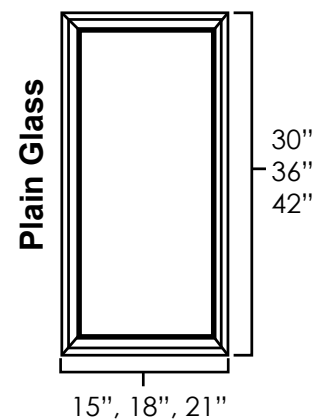

PG (Plain Glass)

ASP	BC	HS	MO	NG	PS	WPG	WS	MBS	FS	CS
..	..	..	..	..	..	..	..	..	..	..