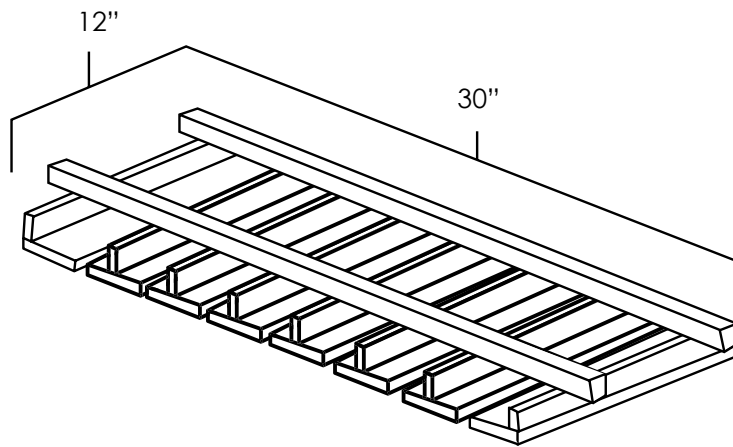

ASP	BC	HS	MO	NG	PS	WPG	WS	MBS	FS	CS
◆	◆	◆	◆	◆	◆	◆	◆	◆	◆	◆

ACCESSORIES

STEM GLASS HOLDER

SKU: SGH

Specifications:

- » Solid wood.
- » Mounts to bottom of wall cabinet.
- » Can be cut to fit smaller cabinets.
- » Fitted to mount under any 30" wide standard, stacker, or bridge wall cabinet.
- » Holds 6 rows of glasses (18 standard size wine glasses)
- » *For SKU ordering info see page 90*