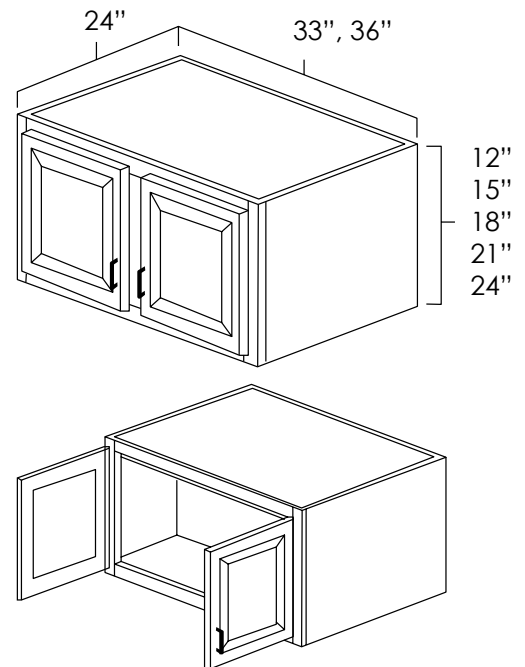

Specifications:

- » 24" tall cabinets have one adjustable shelf.
- » Remaining heights have no shelves.
- » 33" wide cabinets are available only in 15" and 24" heights.
- » Butt doors on all refrigerator wall cabinets.
- » For SKU ordering info see page 81