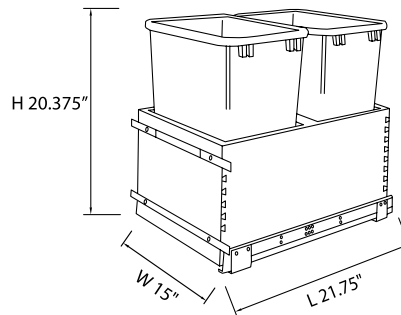

Specifications:

- » Double 35QT Frame with Slides & Trash Cans.
- » Compatible with all lines and door mounts to the front of the shelf.
- » For SKU ordering info see page 93

ASP	BC	HS	MO	NG	PS	WPG	WS	MBS	FS	CS	UNIV
NA	NA	NA	NA	NA	NA	NA	NA	NA	NA	NA	◆