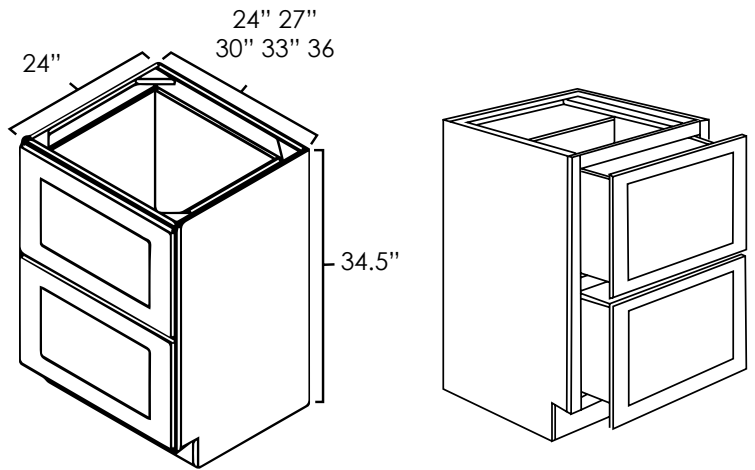

2 DRAWER BASE CABINET

BASES

2DB24 • 2DB27 • 2DB30 • 2DB33 • 2DB36

Specifications:

- » Two equal sized deep dovetail drawers
- » *For SKU ordering info see page 89*

ASP	BC	HS	MO	NG	PS	WPG	WS	MBS	FS	CS
N/A	N/A	◆	N/A	◆	◆	◆	◆	◆	◆	◆

EASY REACH BASE CABINET

BER33 • BER36

Specifications:

- » One ½ depth adjustable (non-removable) shelf
- » *For SKU ordering info see page 89*

ASP	BC	HS	MO	NG	PS	WPG	WS	MBS	FS	CS
N/A	N/A	◆	N/A	◆	◆	◆	◆	◆	◆	◆