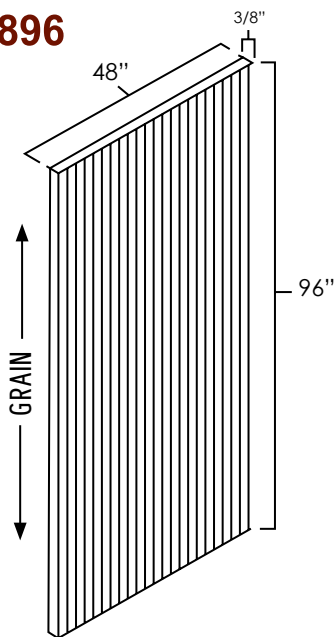

BEAD BOARD

SKU: BBFBP4896

Specifications:

- » 3/8" thick
- » Field trimmable
- » For SKU ordering info see page 97

ASP	BC	HS	MO	NG	PS	WPG	WS	MBS	FS	CS
N/A	N/A	◆	N/A	◆	◆	◆	◆	◆	◆	◆

MATCHING VANITY END PANEL

SKU: MVEPBH