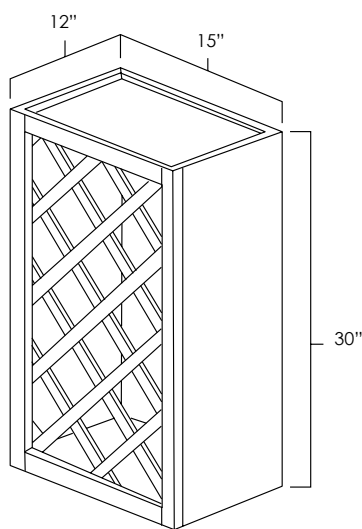

ASP	BC	HS	MO	NG	PS	WPG	WS	MBS	FS	CS
◆	◆	◆	◆	◆	◆	◆	◆	◆	◆	◆

ACCESSORIES