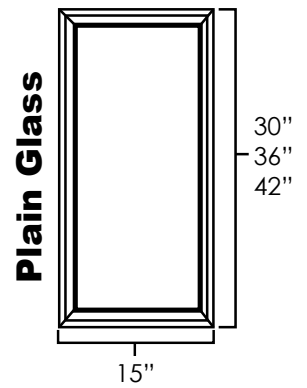

SINGLE GLASS DIAGONAL DOORS

SKU: MDWDC30 • MDWDC36 • MDWDC42 • PGWDC30 • PGWDC36 • PGWDC42

MD (Mullion)

PG (Plain Glass)

ASP	BC	HS	MO	NG	PS	WPG	WS	MBS	FS	CS	ASP	BC	HS	MO	NG	PS	WPG	WS	MBS	FS	CS
•	•	•	•	•	•	•	•	•	•	•	•	•	•	•	•	•	•	•	•	•	•

» For SKU ordering info see page 92