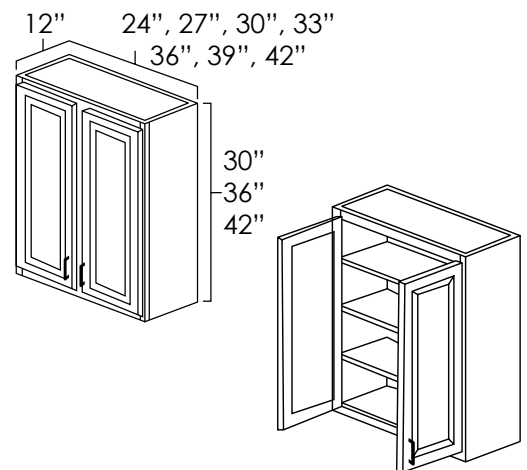

DOUBLE DOOR WALL CABINETS

SKU: W2430 • W2436 • W2442 • W2730 • W2736 • W2742 • W3030
W3036 • W3042 • W3330 • W3336 • W3342 • W3630 • W3636 • W3642
W3930 • W3936 • W3942 • W4230 • W4236 • W4242

Specifications:

- » 30" and 36" tall cabinets have two adjustable shelves.
- » 42" tall cabinets have three adjustable shelves.
- » Butt doors on cabinets are 24" though 36" wide.
- » Doors may be replaced with corresponding set of double glass doors (see page 55).
- » *For SKU ordering info see page 82*

ASP	BC	HS	MO	NG	PS	WPG	WS	MBS	FS	CS
◆	◆	◆	◆	◆	◆	◆	◆	◆	◆	◆