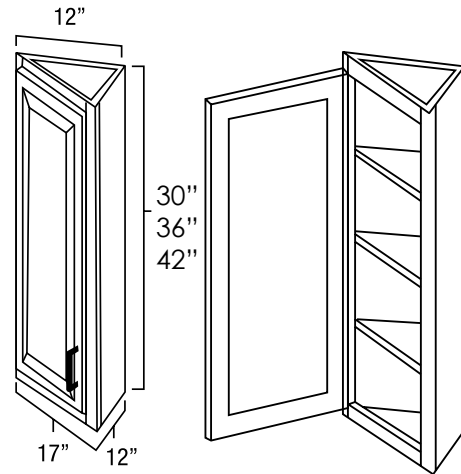

ANGLED END WALL CABINETS

SKU: WCA1230 • WCA1236 • WCA1242

Specifications:

- » 30" and 36" tall cabinets have two adjustable shelves.
- » 42" tall cabinets have three adjustable shelves.
- » For SKU ordering info see page 84

ASP	BC	HS	MO	NG	PS	WPG	WS	MBS	FS	CS
◆	◆	◆	◆	◆	◆	◆	◆	◆	◆	◆