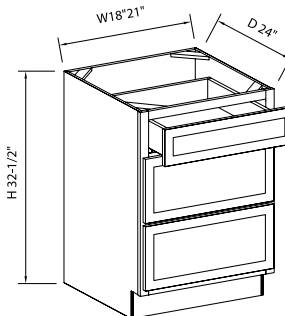

ADA DRAWER BASE CABINETS

SKU: ADADB18 • ADADB21

1. **Specifications:**
2. » All drawer bases have a small top drawer and two larger bottom drawers
   - » For SKU ordering info see page 99

ASP	BC	HS	MO	NG	PS	WPG	WS	MBS	FS	CS
N/A	N/A	N/A	N/A	N/A	N/A	N/A	◆	N/A	N/A	N/A