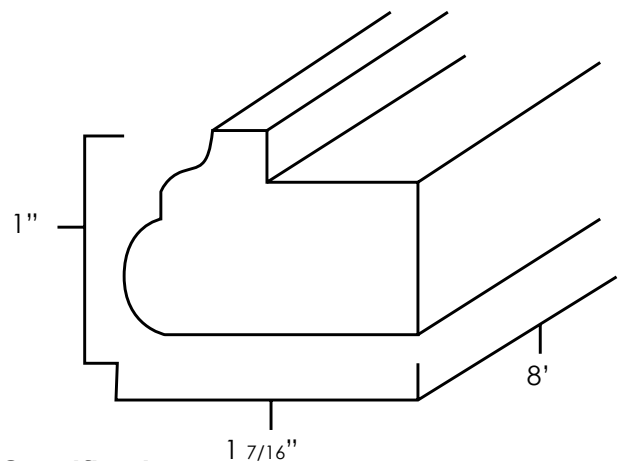

LIGHT RAIL MOULDING **SKU: LRM8**

Specifications:

- » Sold in 8 ft long sections.
- » For SKU ordering info see page 96

ASP BC HS MO NG PS WPG WS MBS FS CS