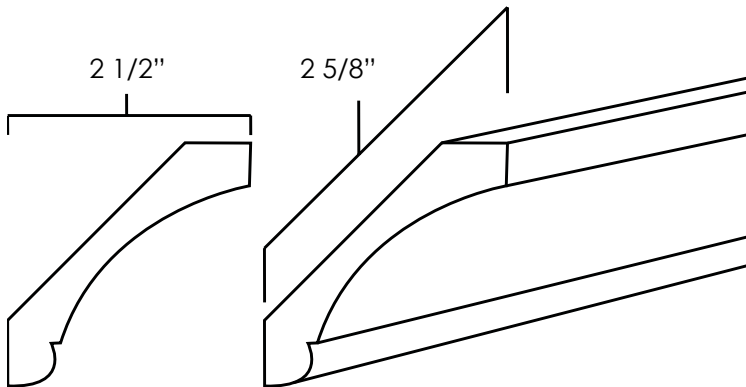

COVE CROWN MOULDING

SKU: LVC

WS-LVC • HS-LVC • MBS-LVC • FS-LVC • CS-LVC • PS-LVC