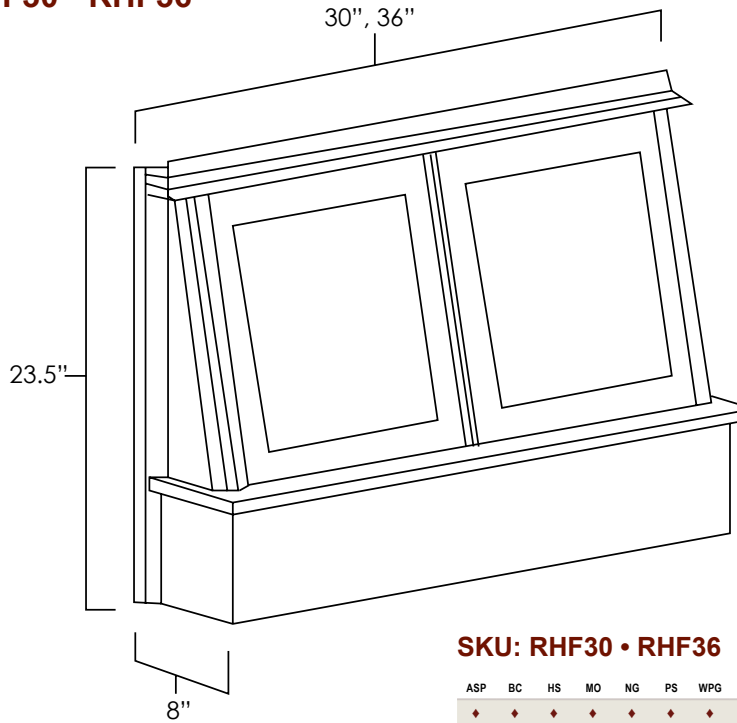

RANGE HOOD FRONTS

SKU: RHF30 • RHF36

SKU: RHF30 • RHF36

ASP	BC	HS	MO	NG	PS	WPG	WS	MBS	FS	CS
◆	◆	◆	◆	◆	◆	◆	◆	◆	◆	◆

Specifications:

- » Must be installed between two cabinets for support.
- » Before installation of the RHF occurs, the blower should be installed and the depth adjusted using fillers and/or panels to fit the blower.
- » **INSTALL BLOWER FIRST**
- » For SKU ordering info see page 93

REV-A-SHELF SINGLE TRASH CAN KIT

SKU: 4VLWCSC1535DM111-18

Specifications:

- » Single 35QT Frame with Slides & Trash Can.
- » Will Fit A 15" - 18" Base Cabinet.
- » Compatible with all lines and door mounts to the front of the shelf.
- » For SKU ordering info see page 93