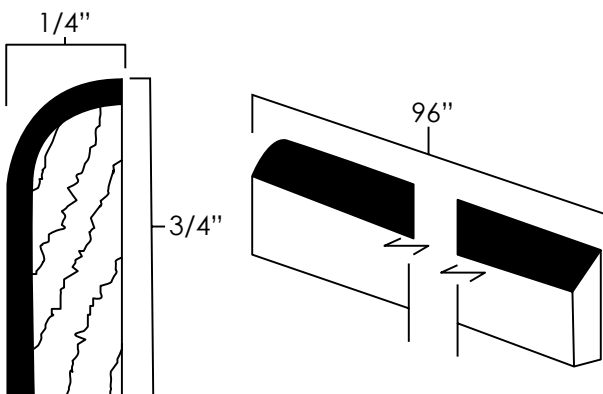

Panels, Fillers & Trims

SCRIBE MOULDING **SKU: SM8**

Specifications:

- » Sold in 8 ft long sections.
- » Use behind Light Rail Molding when wrapping around the side of a wall cabinet.
- » For SKU ordering info see page 96

ASP BC HS MO NG PS WPG WS MBS FS CS

LIGHT RAIL MOULDING **SKU: LRM8**

Specifications:

- » Sold in 8 ft long sections.
- » For SKU ordering info see page 96

ASP BC HS MO NG PS WPG WS MBS FS CS