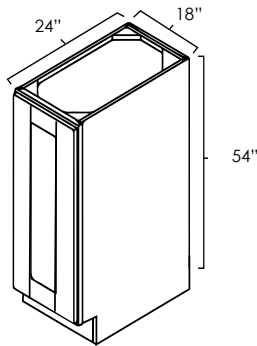

UTILITY BASE CABINET

Specifications:

- » Bottom Cabinet for Split Pantries
- » Will need a tall skin (if color is available) or can be covered by an SPW (Stained Plywood) to cover seam
- » For SKU ordering info see page 87 and 88

ASP	BC	HS	MO	NG	PS	WPG	WS	MBS	FS	CS
N/A	N/A	◆	N/A	◆	◆	◆	◆	◆	◆	◆

SINGLE DOOR

UCB1854