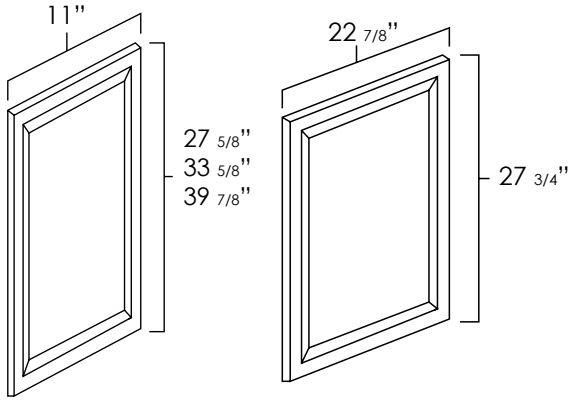

	ASP	BC	HS	MO	NG	PS	WPG	WS	MBS	FS	CS
BF3 • BF6 • TF396	♦	♦	♦	♦	♦	♦	♦	♦	♦	♦	♦
TF696	♦	♦	♦	♦	♦	♦	N/A	♦	♦	♦	♦

DECORATIVE END PANELS

SKU: DP1230 • DP1236 • DP1242 • DP2430

Specifications:

- » These three panel sizes will resemble the wall cabinet doors.
- » The last two digits in the item number indicate the height of wall cabinet these panels will fit. Ex: DP1236 will fit the side of a W1236.
- » For SKU ordering info see page 95