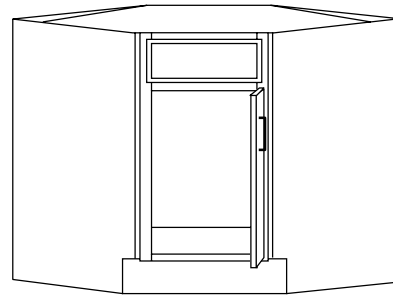

Bases

DIAGONAL CORNER SINK BASE CABINET

SKU: DCSB36

Specifications:

- » There are no shelves in this cabinet.
- » There are no drawers in this cabinet.
- » For SKU ordering info see page 87