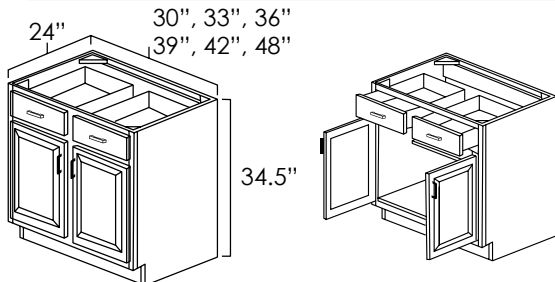

Specifications:

- » 1/2" depth adjustable shelf.
- » Butt doors on 30" through 36" wide bases.
- » For SKU ordering info see page 86

ASP	BC	HS	MO	NG	PS	WPG	WS	MBS	FS	CS
◆	◆	◆	◆	◆	◆	◆	◆	◆	◆	◆

ASP	BC	HS	MO	NG	PS	WPG	WS	MBS	FS	CS
◆	◆	◆	◆	◆	◆	◆	◆	◆	◆	◆