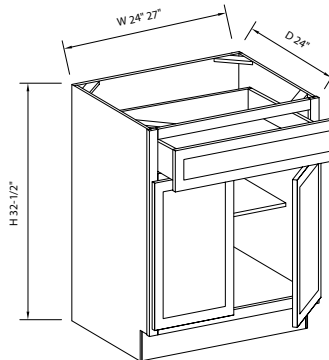

ADA DOUBLE DOOR SINGLE DRAWER BASE CABINETS

SKU: ADAB24 • ADAB27

1. **Specifications:**
2. » 1/2 depth adjustable shelf.
   - » Butt doors on both 24" and 27" wide bases.
   - » For SKU ordering info see page 99

ASP	BC	HS	MO	NG	PS	WPG	WS	MBS	FS	CS
N/A	N/A	N/A	N/A	N/A	N/A	N/A	◆	N/A	N/A	N/A