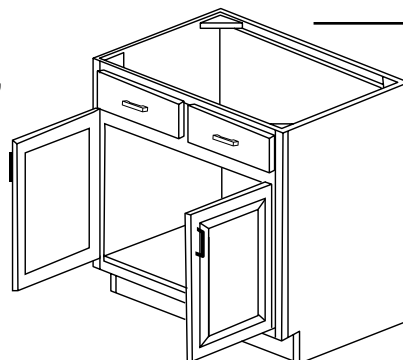

ASP	BC	HS	MO	NG	PS	WPG	WS	MBS	FS	CS
◆	◆	◆	◆	◆	◆	◆	◆	◆	◆	◆

Bases

DIAGONAL CORNER SINK BASE CABINET

SKU: DCSB36

Specifications:

- » There are no shelves in this cabinet.
- » There are no drawers in this cabinet.
- » For SKU ordering info see page 87