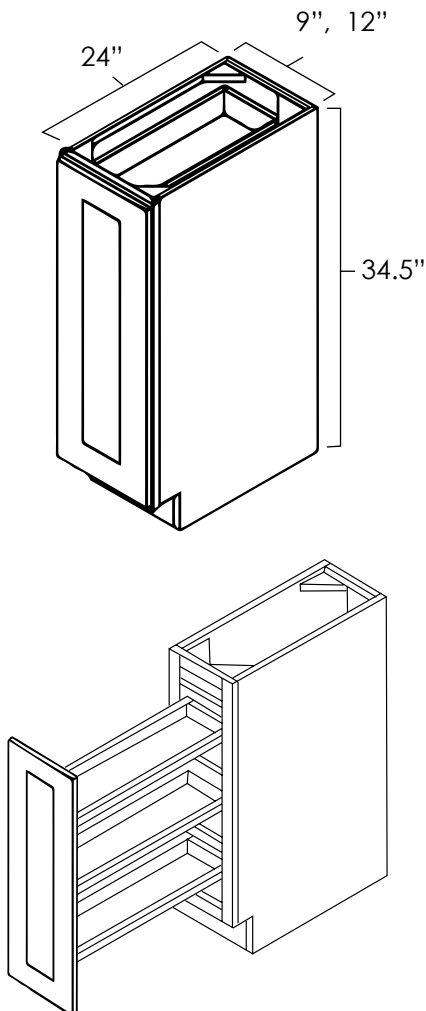

SPICE RACK BASE CABINET

BSR9 • BSR12

Specifications:

- » **BSR9 has 5 7/8" wide opening, BSR12 has 8 7/8" wide opening**
- » **Full height door**
- » **3 fixed shelves (pull out with door)**
- » **Soft Close, Side-mount ball-bearing guides on ALL door styles**
- » **Undermount Guides not available**
- » *For SKU ordering info see page 89*

ASP	BC	HS	MO	NG	PS	WPG	WS	MBS	FS	CS
N/A	N/A	◆	N/A	◆	◆	◆	◆	◆	◆	◆