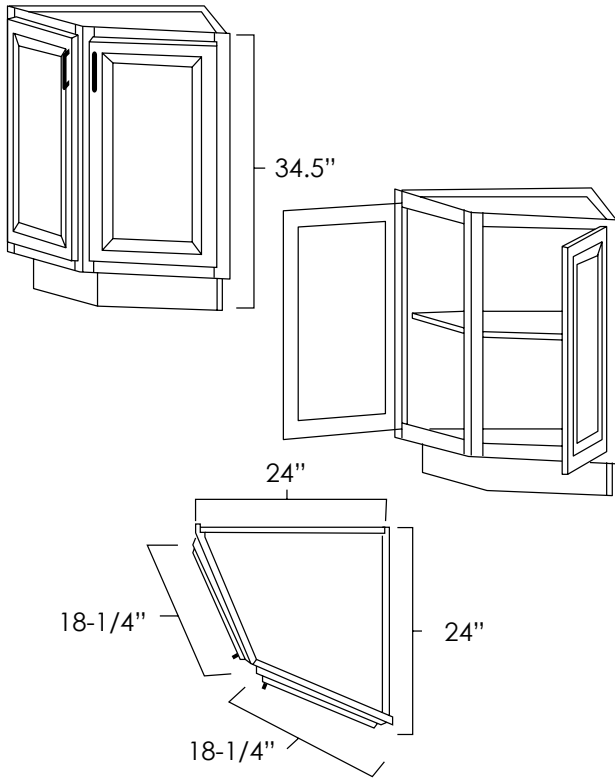

ANGLED END BASE CABINETS

SKU: BA24