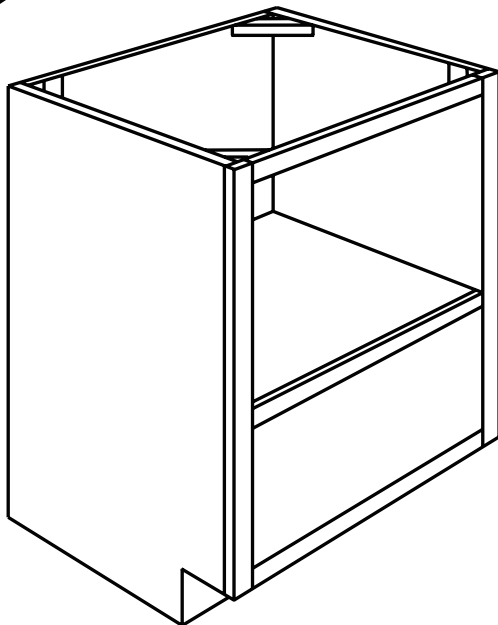

Specifications:

- » **Finished solid wood front**
- » **1 Soft-close drawer**
- » **Dovetail drawer construction**
- » **Solid wood construction**
- » *For SKU ordering info see page 89*

ASP	BC	HS	MO	NG	PS	WPG	WS	MBS	FS	CS
◆	N/A	◆	N/A	◆	◆	◆	◆	◆	◆	◆