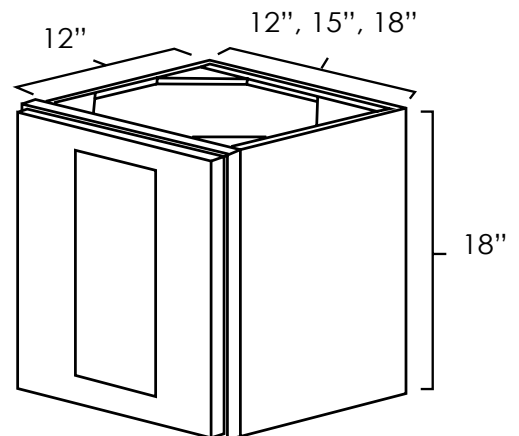

ASP	BC	HS	MO	NG	PS	WPG	WS	MBS	FS	CS
◆	◆	◆	◆	◆	◆	◆	◆	◆	◆	◆

18" HIGH SINGLE DOOR WALL CABINETS

W1218 • W1518 • W1818

Specifications:

- » **No Shelf**
- » **18" Tall**
- » For SKU ordering info see page 84

ASP	BC	HS	MO	NG	PS	WPG	WS	MBS	FS	CS
N/A	N/A	◆	N/A	◆	◆	◆	◆	◆	◆	◆