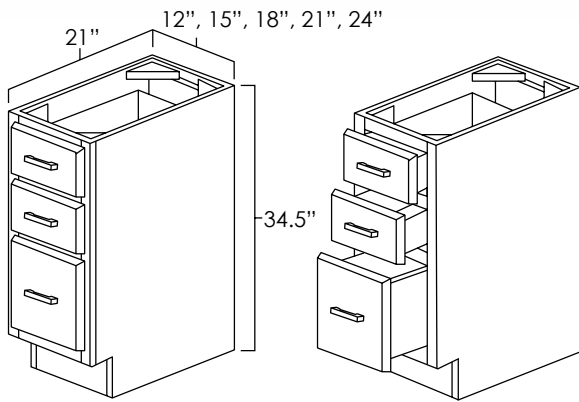

VANITY DRAWERS BASE CABINETS

SKU: VDB1221 • VDB1521 • VDB1821 • VDB2121 • VDB2421

Specifications:

- » Depth: 21".
- » All styles have one standard drawer on top and two deep drawers below.
- » All three drawers are fully functioning.
- » *For SKU ordering info see page 98*

SKU: VDB1221 • VDB1521 • VDB1821

ASP	BC	HS	MO	NG	PS	WPG	WS	MBS	FS	CS
◆	◆	◆	◆	◆	◆	◆	◆	◆	◆	◆

SKU: VDB2121 • VDB2421

ASP	BC	HS	MO	NG	PS	WPG	WS	MBS	FS	CS
◆	NA	◆	NA	◆	◆	◆	◆	◆	◆	◆