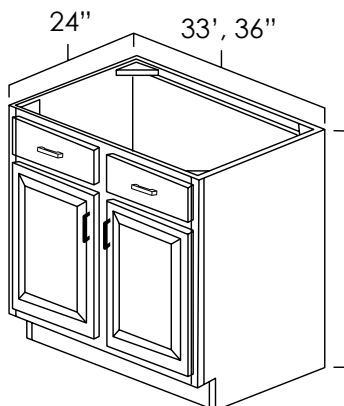

ASP	BC	HS	MO	NG	PS	WPG	WS	MBS	FS	CS
◆	◆	◆	◆	◆	◆	◆	◆	◆	◆	◆

Bases

DIAGONAL CORNER SINK BASE CABINET

SKU: DCSB36

Specifications:

- » There are no shelves in this cabinet.
- » There are no drawers in this cabinet.
- » For SKU ordering info see page 87