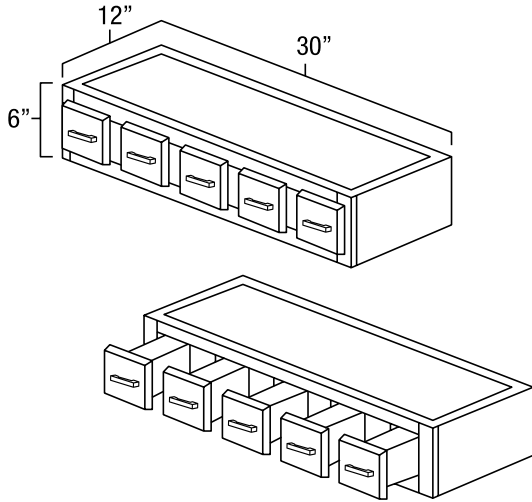

SPICE DRAWER WALL CABINETS

SKU: WSC30

Specifications:

- » This cabinet does not come with any drawer slides.
- » The interior is finished and the cabinet can be used without the drawers as a wine rack.
- » The drawers cannot be turned. If drawers are used the cabinet must be installed horizontally for them to function properly.
- » For SKU ordering info see page 84

ASP	BC	HS	MO	NG	PS	WPG	WS	MBS	FS	CS
◆	◆	◆	◆	◆	◆	◆	◆	◆	◆	◆