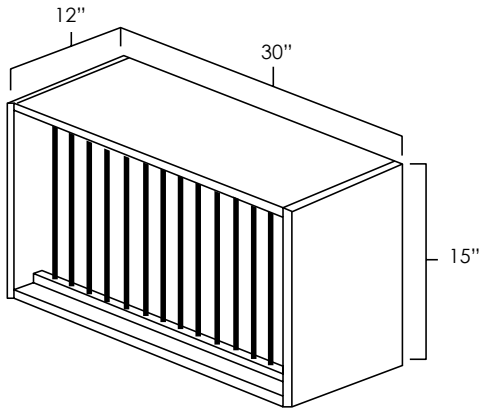

Small
Width: 4-3/4"
Depth: 5"
Height: 9-1/2"

Large
Width: 6-1/4"
Depth: 6-1/2"
Height: 13-1/4"

Accessories

PLATE RACK

SKU: PR3015

Specifications:

- » Will hold 10 plates.
- » Plate rack may also be used with wall cabinets.
- » For SKU ordering info see page 91