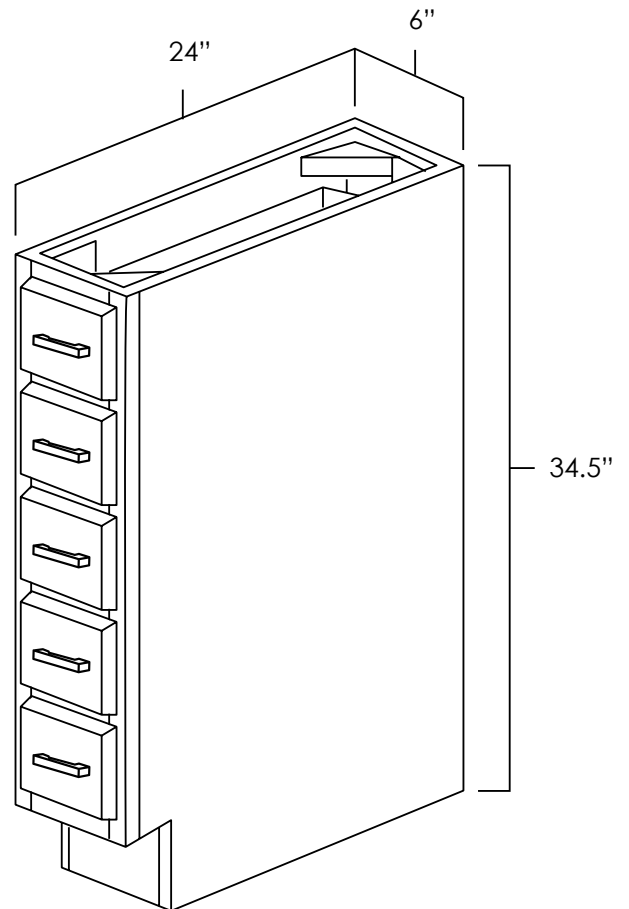

Bases

SPICE DRAWERS BASE CABINET

SKU: BSD6

Specifications:

- » This cabinet does not come with any drawer slides.
- » The cabinet can be used without the drawers as a wine rack.
- » For SKU ordering info see page 88

ASP BC HS MO NG PS WPG WS MBS FS CS

BASES

Picture to the left

BSD6 with drawers partially pulled out to show function in Carmel Shaker.