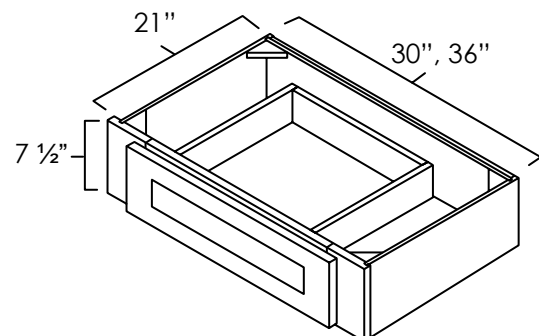

ASP	BC	HS	MO	NG	PS	WPG	WS	MBS	FS	CS
N/A	N/A	◆	N/A	◆	◆	◆	◆	◆	◆	◆