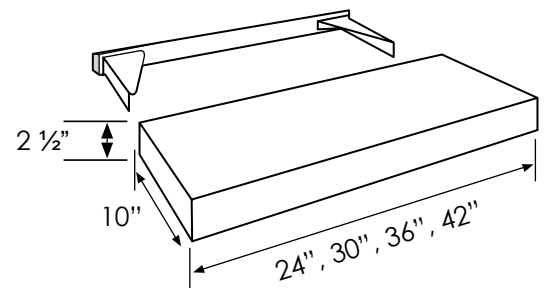

ASP	BC	HS	MO	NG	PS	WPG	WS	MBS	FS	CS	UNIV
N/A	N/A	N/A	◆	N/A	N/A	N/A	N/A	N/A	N/A	N/A	◆

ACCESSORIES

FINISHED FLOATING SHELF

SKU: FFS24 • FFS30 • FFS36 • FFS42

Specifications:

- » **Not trimmable**
- » **Install as floating or between two cabinets or between one cabinet and a wall**
- » **Finished to match on front, sides, top, and bottom**
- » **Max load = 15 lbs per linear foot**
- » *For SKU ordering info see page 91*