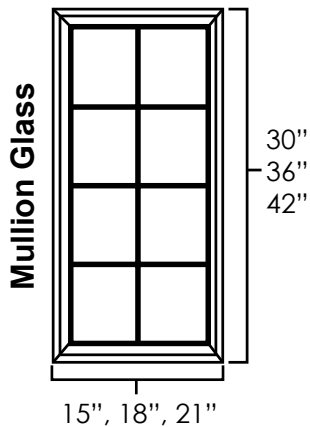

SINGLE GLASS DOORS

SKU: MD1530 • MD1830 • MD2130 • MD1536 • MD1836 • MD2136 • MD1542 • MD1842 • MD2142 • PG1530 • PG1830 • PG2130 • PG1536 • PG1836 • PG2136 • PG1542 • PG1842 • PG2142

ACCESSORIES

Specifications:

- » Match the profile of the selected door style.
- » The information following MD in the sku indicate the size / type of cabinet the door will fit.
  EX: MD2442 fits a W2442.
  EX: MDWDC36 fits a WDC2436.
- » 30" and 36" high cabinets will have 6 panes while 42" high cabinets will have 8.
  For SKU ordering info see page 92

MD (Mullion)

ASP	BC	HS	MO	NG	PS	WPG	WS	MBS	FS	CS
..	..	..	..	..	..	..	..	..	..	..

PG (Plain Glass)

ASP	BC	HS	MO	NG	PS	WPG	WS	MBS	FS	CS
..	..	..	..	..	..	..	..	..	..	..

SET OF DOUBLE GLASS DOORS

SKU: MD2430 • MD3030 • MD3630 • MD2436 • MD3036 • MD3636 • MD2442 • MD3042 • MD3642 • PG2430 • PG3030 • PG3630 • PG2436 • PG3036 • PG3636 • PG2442 • PG3042 • PG3642

Specifications:

- » Match the profile of the selected door style.
- » The information following MD in the sku indicate the size / type of cabinet the door will fit.
  EX: MD2442 fits a W2442.
  EX: MDWDC36 fits a WDC2436.
- » 30" and 36" high cabinets will have 6 panes while 42" high cabinets will have 8.
- » *For SKU ordering info see page 93*

MD (Mullion)

ASP	BC	HS	MO	NG	PS	WPG	WS	MBS	FS	CS
..	..	..	..	..	..	..	..	..	..	..

PG (Plain Glass)

ASP	BC	HS	MO	NG	PS	WPG	WS	MBS	FS	CS
..	..	..	..	..	..	..	..	..	..	..