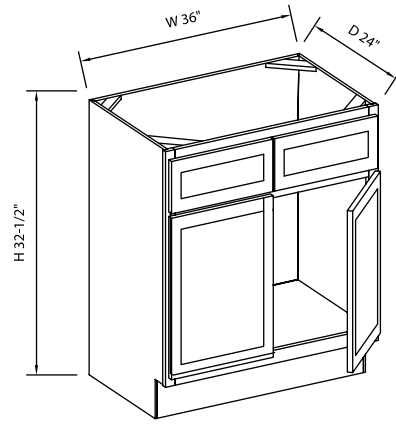

ADA SINK BASE CABINETS

SKU: ADASB36

Specifications:

- » There are no shelves in this cabinet.
- » There are no drawers in this cabinet.
- » Butt doors on this 33" or 36" wide cabinet.
- » Any base may be used as a sink base by simply not installing the drawer hardware and attaching only the drawer faces to the cabinet as false fronts.
- » For SKU ordering info see page 100

ASP	BC	HS	MO	NG	PS	WPG	WS	MBS	FS	CS
N/A	N/A	N/A	N/A	N/A	N/A	N/A	♦	N/A	N/A	N/A

ADA LAZY SUSAN CORNER BASE CABINETS

SKU: ADALS3612

Specifications:

- » Stainless steel baskets are standard.
- » There are two baskets per cabinet.
- » Both baskets are height adjustable.
- » Lazy susan doors may be mounted to open right or left.
- » For SKU ordering info see page 100

ASP	BC	HS	MO	NG	PS	WPG	WS	MBS	FS	CS
N/A	N/A	N/A	N/A	N/A	N/A	N/A	♦	N/A	N/A	N/A