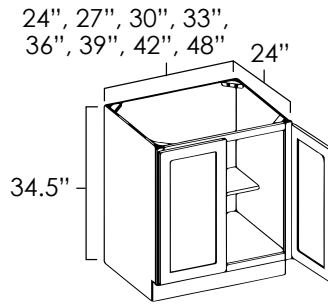

SKU: FHB24 • FHB27 • FHB30 • FHB33 • FHB36 • FHB39
FHB42 • FHB48

Specifications:

- » 1/2 depth adjustable shelf.
- » Butt doors on both 24" and 27" wide bases.
- » For SKU ordering info see page 87

ASP	BC	HS	MO	NG	PS	WPG	WS	MBS	FS	CS
N/A	N/A	N/A	N/A	N/A	N/A	N/A	◆	◆	◆	◆