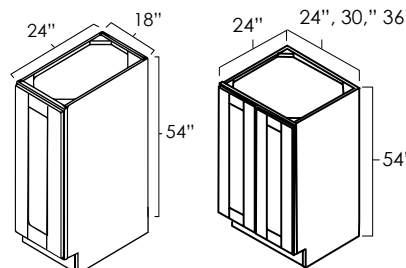

ASP	BC	HS	MO	NG	PS	WPG	WS	MBS	FS	CS
N/A	N/A	N/A	N/A	N/A	N/A	N/A	◆	◆	◆	◆

BOTTOM WALL CABINET FOR SPLIT PANTRIES

**SKU: UCB1854
SKU: UCB2454 • UCB3054 • UCB3654**

Specifications:

- » Four adjustable shelves can be used in either the top or bottom section.
- » Bottom section measures 54" tall.
- » These cabinets are 24" deep.
- » Will require a tall skin to cover the seam
- » For SKU ordering info see page 85