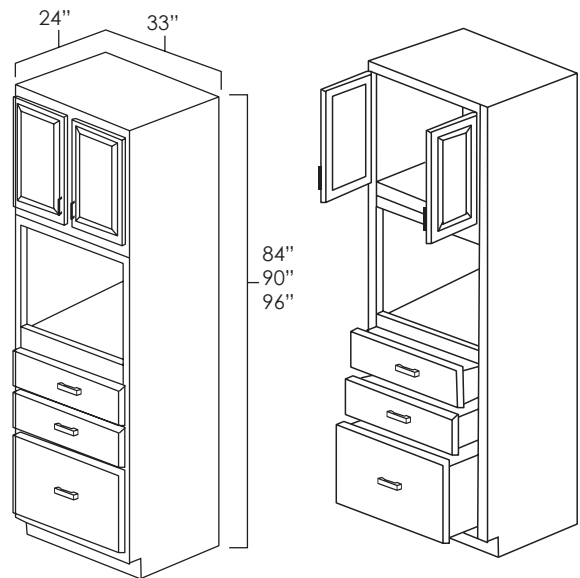

Specifications:

- » The cut out opening measures 28.5" x 22".
- » Will fit any standard size oven.
- » These cabinets are 24" deep.
- » Can be arranged as a single oven, double oven, or oven/microwave combination by removing the necessary drawers and cutting to fit.
- » Butt doors on all universal oven cabinets.
- » The top two drawers are standard drawers while the bottom is a deeper drawer.
- » For SKU ordering info see page 90

ASP	BC	HS	MO	NG	PS	WPG	WS	MBS	FS	CS
◆	◆	◆	◆	◆	◆	◆	◆	◆	◆	◆

- » Top 2 drawers are removable to accommodate a variety of configurations: a single oven, double oven, or oven/microwave combination

TALLS