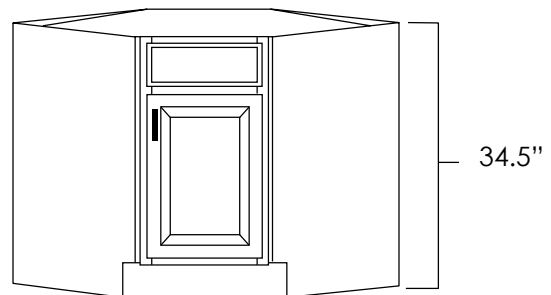

Bases

DIAGONAL CORNER SINK BASE CABINET

SKU: DCSB36

Specifications:

- » There are no shelves in this cabinet.
- » There are no drawers in this cabinet.
- » For SKU ordering info see page 87