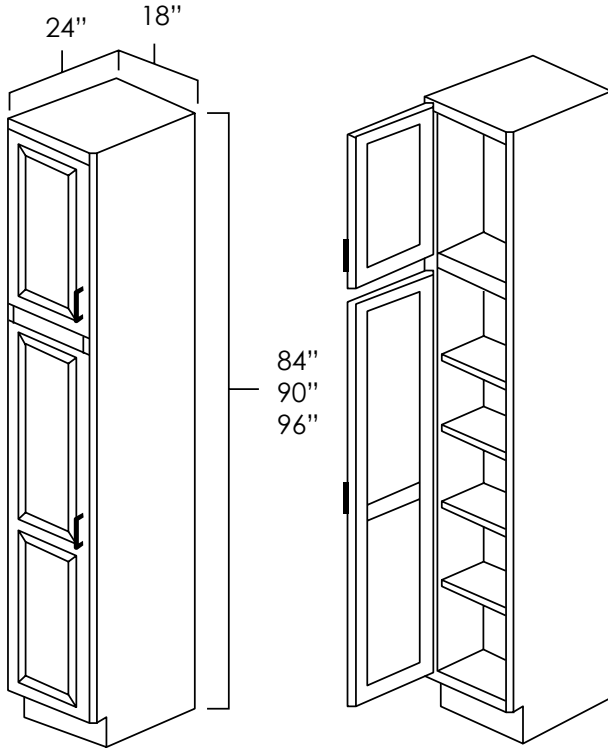

ASP	BC	HS	MO	NG	PS	WPG	WS	MBS	FS	CS
◆	N/A	◆	N/A	◆	◆	◆	◆	◆	◆	◆

Bases

BASES

18" WIDE UTILITY CABINETS

SKU: UC1884 • UC1890 • UC1896

Specifications:

- » Four adjustable shelves can be used in either the top or bottom section.
- » Bottom section measures 54" tall.
- » These cabinets are 24" deep.
- » For SKU ordering info see page 89