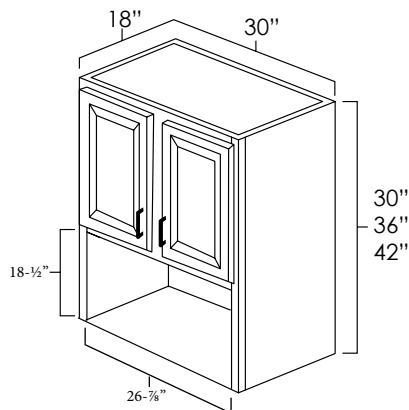

ASP	BC	HS	MO	NG	PS	WPG	WS	MBS	FS	CS
◆	◆	◆	◆	◆	◆	◆	◆	◆	◆	◆

MICROWAVE WALL CABINETS

SKU: MW3030 • MW3036 • MW3042

Specifications:

- » This cabinet is designed for "counter" style microwaves.
- » There are no shelves in this cabinet.
- » Opening width is 26-7/8".
- » Opening height is 18-1/2".
- » Shelf depth is 20".
- » Cabinet depth is 18".
- » Butt doors on all microwave cabinets.
- » For SKU ordering info see page 84