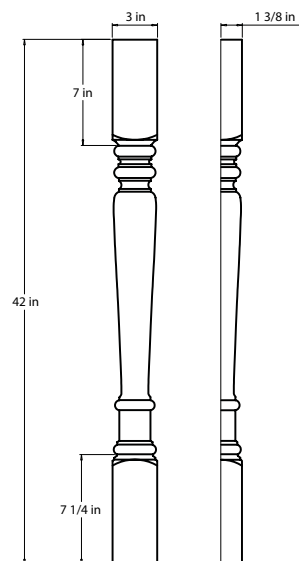

Specifications:

- » Sold in 42" long sections.
- » For SKU ordering info see page 97

ASP	BC	HS	MO	NG	PS	WPG	WS	MBS	FS	CS
◆	N/A	◆	N/A	◆	◆	◆	◆	◆	◆	◆