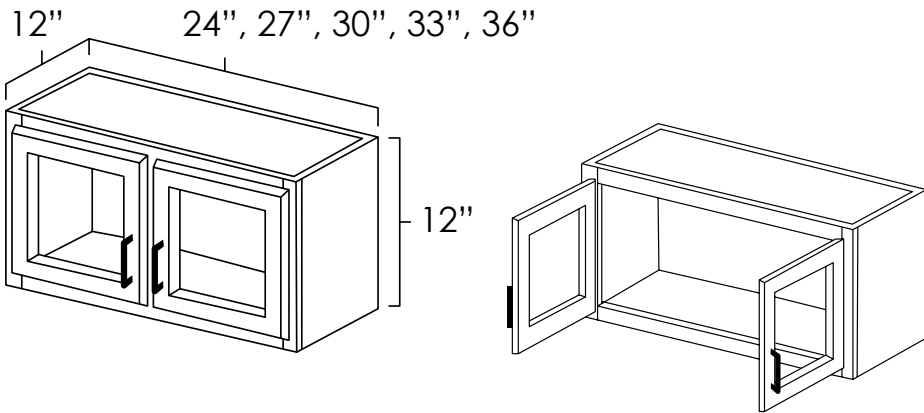

Cabinet Specifications

DOUBLE DECORATIVE STACKER BOXES

SKU: W2421BG • W2721BG • W3012BG • W3312BG • W3612BG • W2412PG • W2712PG • W3012PG • W3312PG • W3612PG

Specifications:

- » **Doors have beveled glass or plain glass fronts.**
- » **These cabinets are shipped pre-assembled.**
- » **Butt doors on all double door stacker cabinets.**
- » *For SKU ordering info see page 84*

With Beveled Glass (BG) • With Plain Glass (PG)

	ASP	BC	HS	MO	NG	PS	WPG	WS	MBS	FS	CS
BG	N/A	◆	N/A	◆	N/A	N/A	N/A	N/A	N/A	N/A	N/A
PG	◆	N/A	◆	N/A	◆	◆	◆	◆	◆	◆	◆

A double decorative stacker wall cabinet has been stacked on top of a refrigerator. Shown here in Winchester Grey.