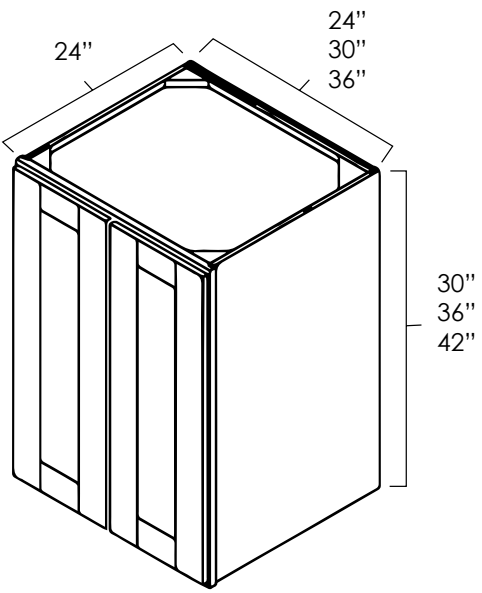

24" DEEP DOUBLE DOOR WALL CABINETS