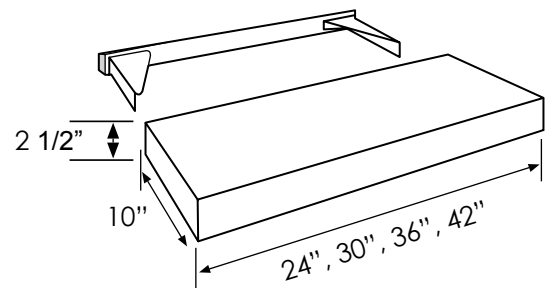

Specifications:

- » **Not trimmable**
- » **Install as floating or between two cabinets or between one cabinet and a wall**
- » **Finished to match on front, sides, top, and bottom**
- » **Max load = 15 lbs per linear foot**
- » *For SKU ordering info see page 91*