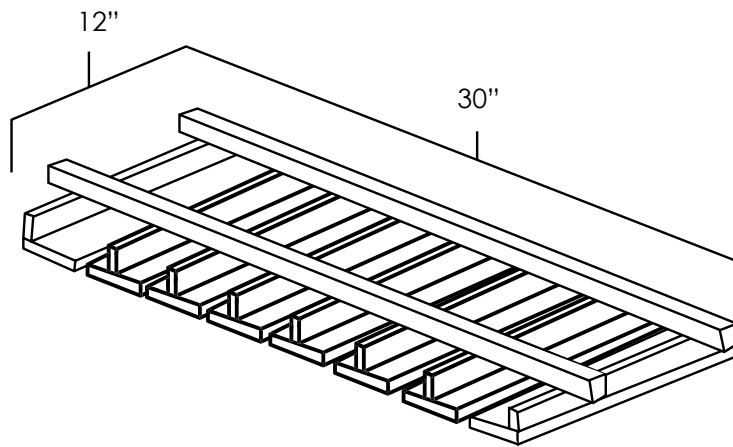

Specifications:

- » Solid wood.
- » Mounts to bottom of wall cabinet.
- » Can be cut to fit smaller cabinets.
- » Fitted to mount under any 30" wide standard, stacker, or bridge wall cabinet.
- » Holds 6 rows of glasses (18 standard size wine glasses)
- » *For SKU ordering info see page 90*

ASP	BC	HS	MO	NG	PS	WPG	WS	MBS	FS	CS
◆	◆	◆	◆	◆	◆	◆	◆	◆	◆	◆