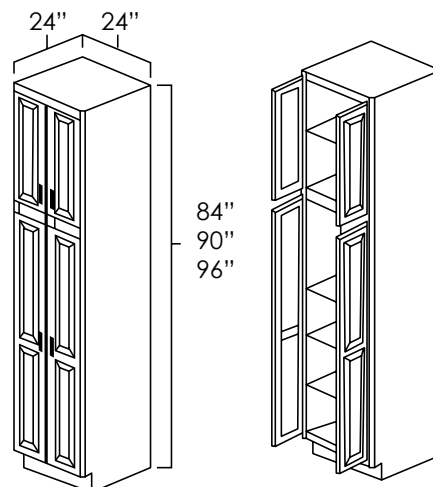

Specifications:

- » Four adjustable shelves can be used in either the top or bottom section.
- » Bottom section measures 54" tall.
- » These cabinets are 24" deep.
- » For SKU ordering info see page 89