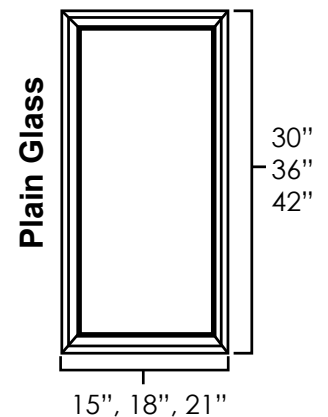

PG (Plain Glass)

ASP	BC	HS	MO	NG	PS	WPG	WS	MBS	FS	CS
..	..	..	..	..	..	..	..	..	..	..