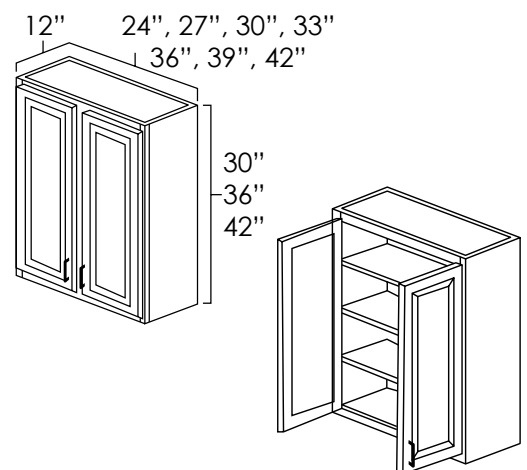

DOUBLE DOOR WALL CABINETS

SKU: W2430 • W2436 • W2442 • W2730 • W2736 • W2742 • W3030
W3036 • W3042 • W3330 • W3336 • W3342 • W3630 • W3636 • W3642
W3930 • W3936 • W3942 • W4230 • W4236 • W4242

Specifications:

- » 30" and 36" tall cabinets have two adjustable shelves.
- » 42" tall cabinets have three adjustable shelves.
- » Butt doors on cabinets are 24" though 36" wide.
- » Doors may be replaced with corresponding set of double glass doors (see page 55).
- » *For SKU ordering info see page 82*

ASP	BC	HS	MO	NG	PS	WPG	WS	MBS	FS	CS
◆	◆	◆	◆	◆	◆	◆	◆	◆	◆	◆