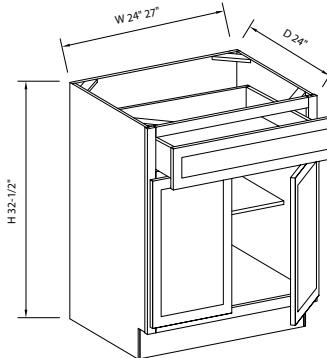

## ADA DOUBLE DOOR SINGLE DRAWER BASE CABINETS

SKU: ADAB24 • ADAB27

- Specifications:**
- » 1/2 depth adjustable shelf.
  - » Butt doors on both 24" and 27" wide bases.
  - » For SKU ordering info see page 99