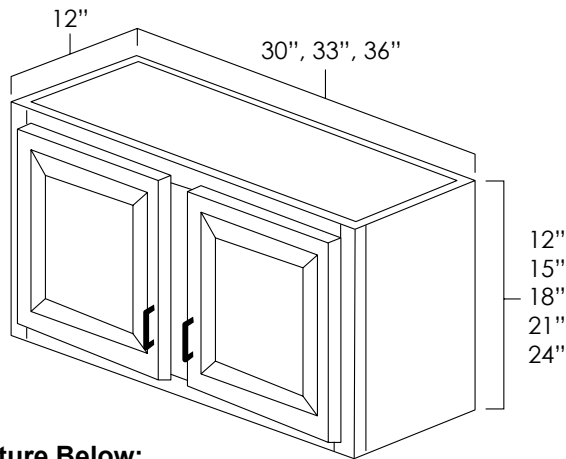

BRIDGE WALL CABINETS

SKU: W3012 • W3312 • W3612 • W3015 • W3315 • W3615 • W3018 • W3318 • W3618 • W3021 • W3321 • W3621 • W3024 • W3324 • W3624

Specifications:

- » **24" tall cabinets have one adjustable shelf.**
- » **The remaining heights have no shelves.**
- » **Butt doors on cabinets are 24" through 36" wide.**
- » *For SKU ordering info see page 85*