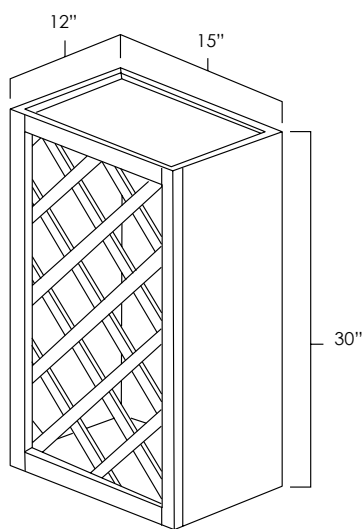

ASP	BC	HS	MO	NG	PS	WPG	WS	MBS	FS	CS
◆	◆	◆	◆	◆	◆	◆	◆	◆	◆	◆