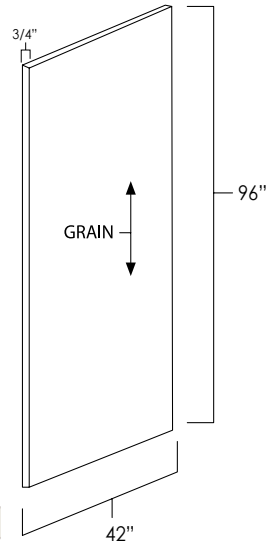

ASP	BC	HS	MO	NG	PS	WPG	WS	MBS	FS	CS
N/A	N/A	◆	N/A	◆	◆	◆	◆	◆	◆	◆

BEAD BOARD

SKU: BBFBP4896