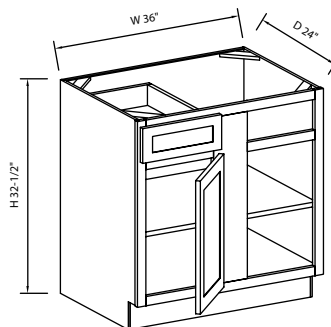

ADA BLIND CORNER BASE CABINETS

SKU: ADABBC36

1. **Specifications:**
2. » Adjustable to 45" wide.
   - » May not be pulled farther than 9".
   - » 12 7/8" door overlays 11 7/8" frame opening.
   - » May be used as a right (R) or left (L) blind setup.
   - » Full overlay cabinets must be pulled a minimum of 4" and remaining styles must be pulled a minimum of 3". May be necessary to pull further to allow clearance for door and drawer hardware.
   - » For SKU ordering info see page 100

ASP	BC	HS	MO	NG	PS	WPG	WS	MBS	FS	CS
N/A	N/A	N/A	N/A	N/A	N/A	N/A	◆	N/A	N/A	N/A