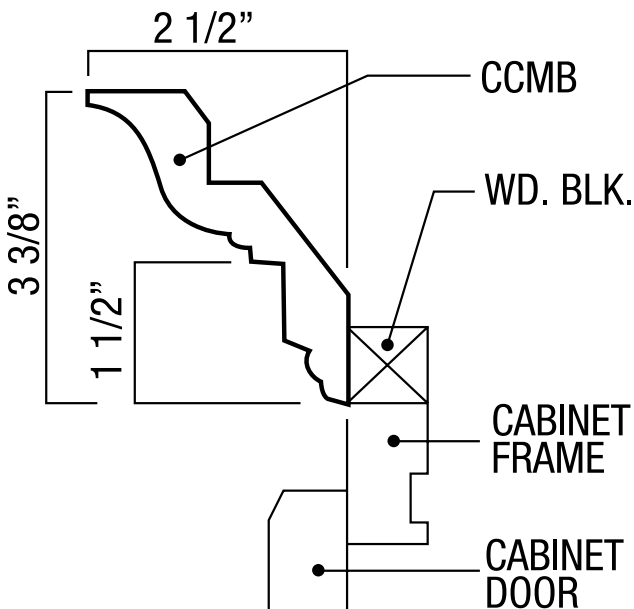

CROWN MOULDING

SKU: LCM8