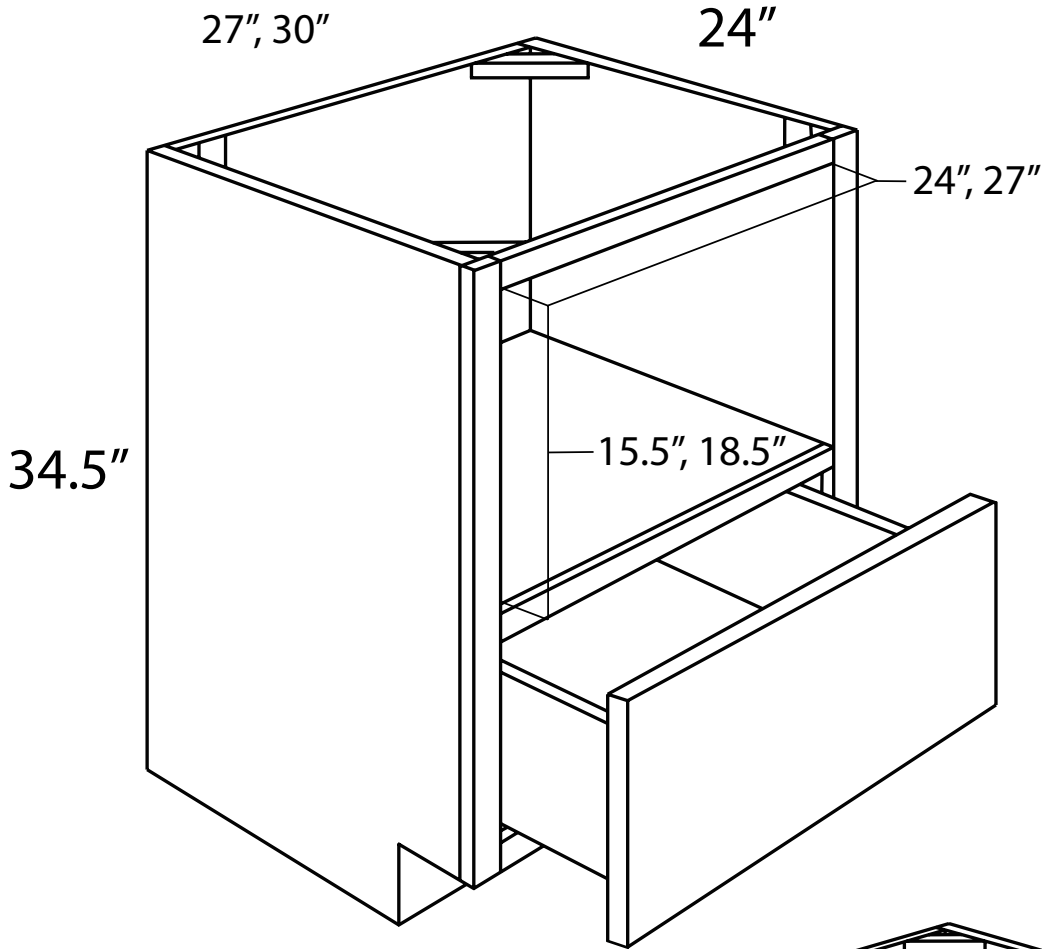

BASE MICROWAVE CABINET

SKU: BMC27 • BMC30

BASES