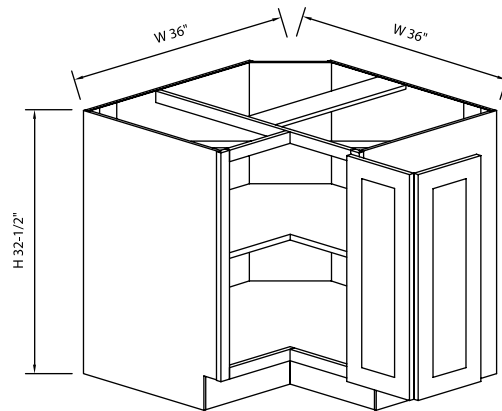

ADA VANITY SINK BASE CABINETS

SKU: ADAV3021 • ADAV3621

Specifications:

- » There are no shelves or drawers in these cabinets
- » Butt doors on all three vanity sink bases
- » Depth: 21"
- » For SKU ordering info see page 100

ASP	BC	HS	MO	NG	PS	WPG	WS	MBS	FS	CS
N/A	N/A	N/A	N/A	N/A	N/A	N/A	◆	N/A	N/A	N/A