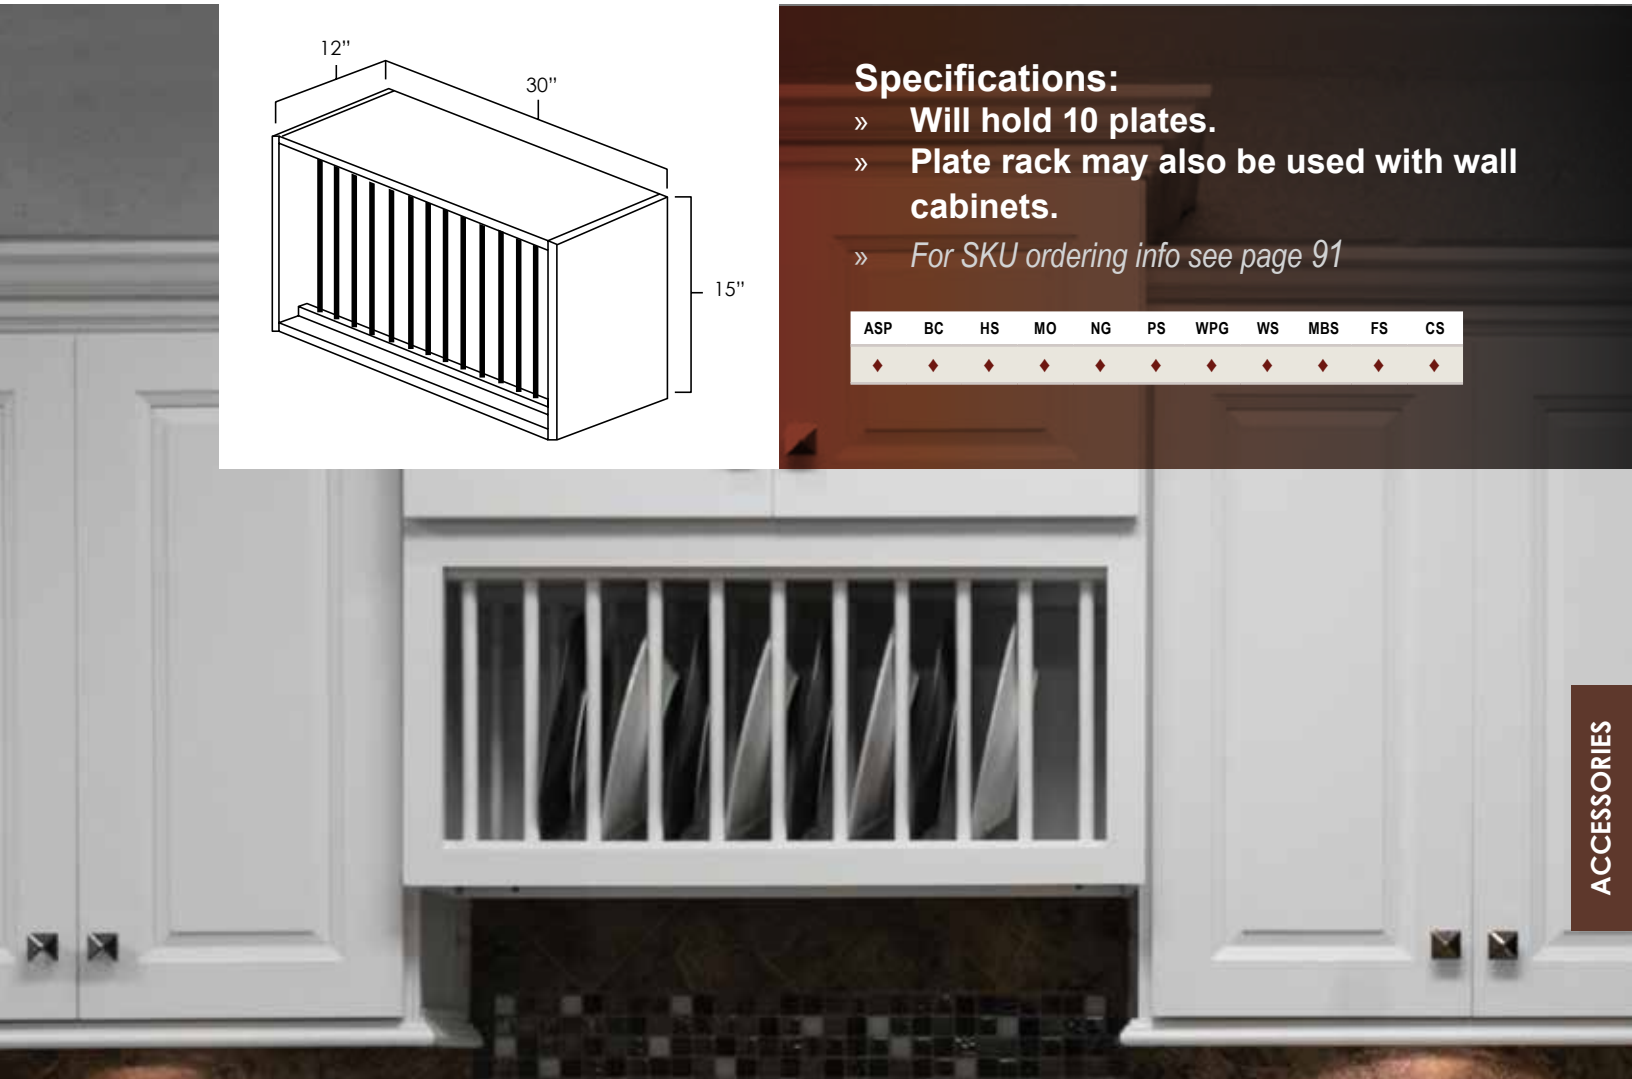

Specifications:

- » Will hold 10 plates.
- » Plate rack may also be used with wall cabinets.
- » For SKU ordering info see page 91

ASP	BC	HS	MO	NG	PS	WPG	WS	MBS	FS	CS
◆	◆	◆	◆	◆	◆	◆	◆	◆	◆	◆

ACCESSORIES

TOILET TOPPER

SKU: TT2436

Specifications:

- » Butt Doors on top
- » Tilt Out Drawer on bottom
- » Opening between doors and tilt out drawer has a matching finish
- » Opening is 20 7/8" wide x 5 3/4" tall
- » For SKU ordering info see page 91

ASP	BC	HS	MO	NG	PS	WPG	WS	MBS	FS	CS
N/A	N/A	◆	N/A	◆	◆	◆	◆	◆	◆	◆