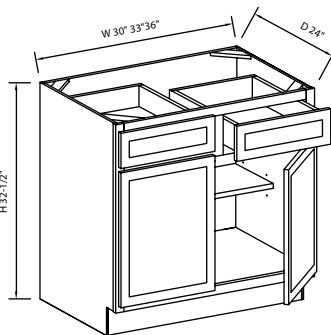

ADA DOUBLE DOORS & DRAWERS BASE CABINETS

SKU: ADAB30 • ADAB33 • ADAB36
ADAB39 • ADAB42 • ADAB48

1. **Specifications:**
2. » 1/2" depth adjustable shelf.
   - » Butt doors on 30" through 36" wide bases.
   - » For SKU ordering info see page 99

ASP	BC	HS	MO	NG	PS	WPG	WS	MBS	FS	CS
N/A	N/A	N/A	N/A	N/A	N/A	N/A	◆	N/A	N/A	N/A