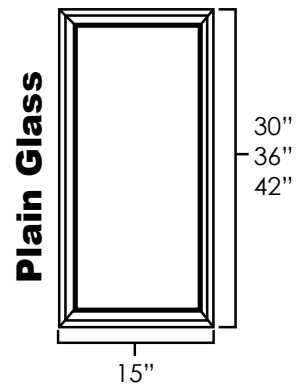

SINGLE GLASS DIAGONAL DOORS

SKU: MDWDC30 • MDWDC36 • MDWDC42 • PGWDC30 • PGWDC36 • PGWDC42

MD (Mullion)

PG (Plain Glass)

ASP	BC	HS	MO	NG	PS	WPG	WS	MBS	FS	CS	ASP	BC	HS	MO	NG	PS	WPG	WS	MBS	FS	CS	
..	..	..	..	..	..	..	..	..	..	..	..	..	..	..	..	..	..	..	..	..	..	..

» For SKU ordering info see page 92