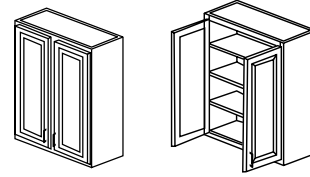

Double Doors Wall Cabinets

		ASP	BC	HS	MO	NG	PS	WPG	WS	MBS	FS	CS
W2430	24 x 30	$357.23	$440.50	$440.50	$308.48	$440.50	$311.35	$440.50	$311.35	$326.92	$326.92	$333.14
W2436	24 x 36	$386.84	$500.98	$500.98	$351.32	$500.98	$351.67	$500.98	$351.67	$369.25	$369.25	$376.29
W2442	24 x 42	$460.70	$550.70	$550.70	$422.32	$550.70	$422.73	$550.70	$422.73	$443.87	$443.87	$452.32
W2730	27 x 30	$395.75	$476.49	$476.49	$341.52	$476.49	$344.78	$476.49	$344.78	$362.02	$362.02	$368.91
W2736	27 x 36	$415.22	$543.02	$543.02	$376.60	$543.02	$368.68	$543.02	$368.68	$387.11	$387.11	$394.49
W2742	27 x 42	$474.08	$766.08	$766.08	$426.48	$766.08	$430.54	$766.08	$430.54	$452.07	$452.07	$460.68
W3030	30 x 30	$389.70	$517.94	$517.94	$352.04	$517.94	$355.40	$517.94	$355.40	$373.17	$373.17	$380.28
W3036	30 x 36	$446.03	$571.16	$571.16	$404.87	$571.16	$408.87	$571.16	$408.87	$429.31	$429.31	$437.49
W3042	30 x 42	$504.22	$838.91	$838.91	$468.00	$838.91	$468.72	$838.91	$468.72	$492.16	$492.16	$501.53
W3330	33 x 30	$411.84	$565.28	$565.28	$374.08	$565.28	$377.66	$565.28	$377.66	$396.54	$396.54	$404.10
W3336	33 x 36	$470.81	$607.53	$607.53	$431.08	$607.53	$435.37	$607.53	$435.37	$457.14	$457.14	$465.85
W3342	33 x 42	$548.03	$906.82	$906.82	$503.24	$906.82	$508.28	$906.82	$508.28	$533.69	$533.69	$543.86
W3630	36 x 30	$439.37	$614.67	$614.67	$409.84	$614.67	$410.51	$614.67	$410.51	$431.04	$431.04	$439.25
W3636	36 x 36	$501.21	$658.22	$658.22	$460.84	$658.22	$461.58	$658.22	$461.58	$484.66	$484.66	$493.89
W3642	36 x 42	$577.35	$976.21	$976.21	$533.60	$976.21	$534.49	$976.21	$534.49	$561.21	$561.21	$571.90
W3930	39 x 30	$486.30	$658.39	$658.39	$432.56	$658.39	$439.82	$658.39	$439.82	$461.81	$461.81	$470.61
W3936	39 x 36	$538.55	$709.34	$709.34	$485.52	$709.34	$490.69	$709.34	$490.69	$515.12	$515.12	$525.04
W3942	39 x 42	$588.91	$1,044.92	$1,044.92	$555.08	$1,044.92	$560.87	$1,044.92	$560.87	$588.91	$588.91	$600.13
W4230	42 x 30	$514.68	$680.86	$680.86	$464.00	$680.86	$468.72	$680.86	$468.72	$492.16	$492.16	$501.53
W4236	42 x 36	$565.88	$764.40	$764.40	$519.76	$764.40	$525.21	$764.40	$525.21	$551.47	$551.47	$561.97
W4242	42 x 42	$643.92	$1,063.52	$1,063.52	$580.88	$1,063.52	$586.87	$1,063.52	$586.87	$616.21	$616.21	$627.95