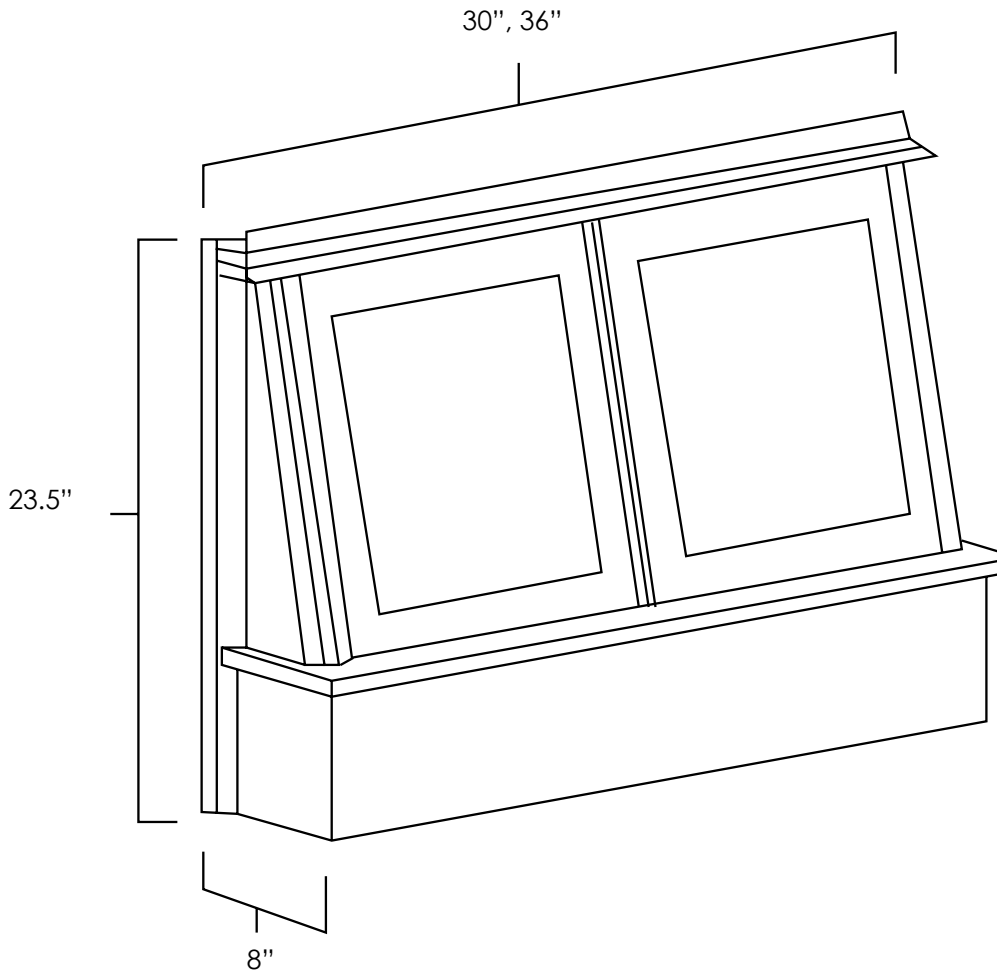

RANGE HOOD FRONTS

SKU: RHF30 • RHF36

ACCESSORIES