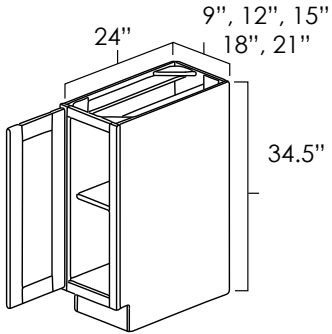

Bases

SINGLE DOOR FULL HEIGHT BASE CABINETS

SKU: FHB12 • FHB15 • FHB18 • FHB21

Specifications:

- » 1/2 depth adjustable shelf.
- » For SKU ordering info see page 87