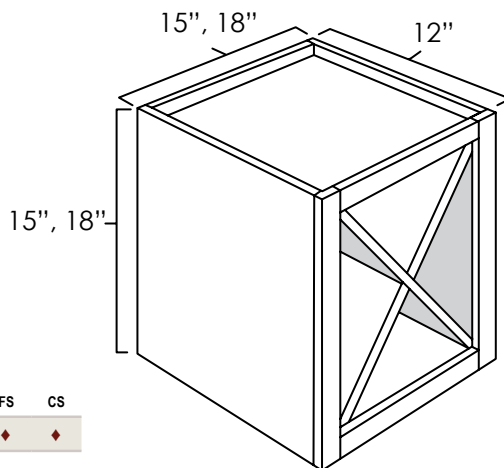

WINE STORAGE CUBE

SKU: WSC1515 • WSC1818

Specifications:

- » Matching finished interior on all door styles
- » All cubes are 12" deep
- » Must be installed between two cabinets, a cabinet and a wall, or mounted to a horizontal surface
- » For SKU ordering info see page 90

ASP	BC	HS	MO	NG	PS	WPG	WS	MBS	FS	CS
N/A	N/A	◆	N/A	◆	◆	◆	◆	◆	◆	◆

LATTICE WINE RACK

SKU: LWR3015

Specifications:

- » Holds 11 bottles.
- » Can be installed horizontally or vertically.
- » Will hold 3-3/4" diameter bottles.
- » For SKU ordering info see page 90