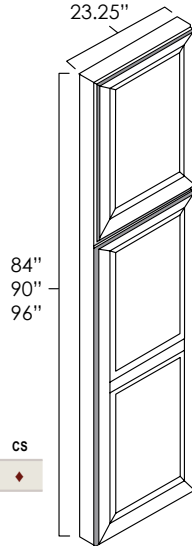

Panels, Fillers & Trims

MATCHING TALL END PANEL

**SKU: MTEP84
MTEP90 • MTEP96**

Specifications:

- » Attaches to side of tall cabinet
- » 3/4" thick plywood finished to match
- » Not trimmable
- » Comes in two pieces
- » For SKU ordering info see page 97

ASP	BC	HS	MO	NG	PS	WPG	WS	MBS	FS	CS
N/A	N/A	◆	N/A	◆	◆	◆	◆	◆	◆	◆

PLYWOOD EDGE BANDED

SKU: PLYEB42

Specifications:

- » Specifications:
- » Grain runs with long side
- » Field trimmable
- » For SKU ordering info see page 97