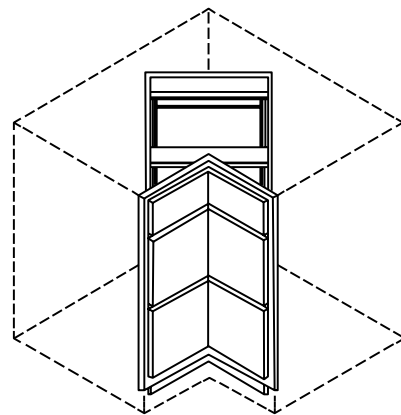

Specifications:

- » All drawer bases have a small top drawer and two larger bottom drawers
- » For SKU ordering info see page 88

ASP	BC	HS	MO	NG	PS	WPG	WS	MBS	FS	CS
◆	◆	◆	◆	◆	◆	◆	◆	◆	◆	◆