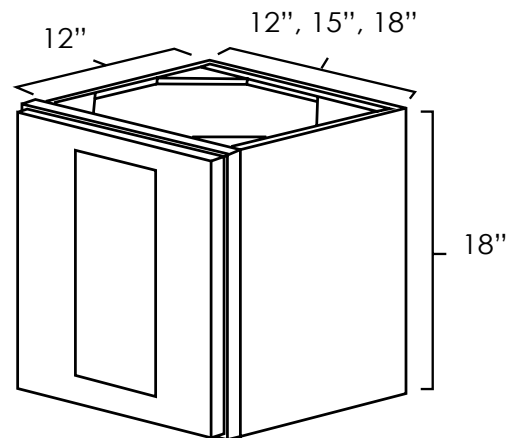

BLIND CORNER WALL CABINETS

SKU: WBC2730 • WBC2736 • WBC2742

Specifications:

- » 30" and 36" tall cabinets have two adjustable shelves.
- » 42" tall cabinets have three adjustable shelves.
- » For SKU ordering info see page 83

ASP	BC	HS	MO	NG	PS	WPG	WS	MBS	FS	CS
◆	◆	◆	◆	◆	◆	◆	◆	◆	◆	◆

18" HIGH SINGLE DOOR WALL CABINETS

W1218 • W1518 • W1818

Specifications:

- » **No Shelf**
- » **18" Tall**
- » For SKU ordering info see page 84

ASP	BC	HS	MO	NG	PS	WPG	WS	MBS	FS	CS
N/A	N/A	◆	N/A	◆	◆	◆	◆	◆	◆	◆