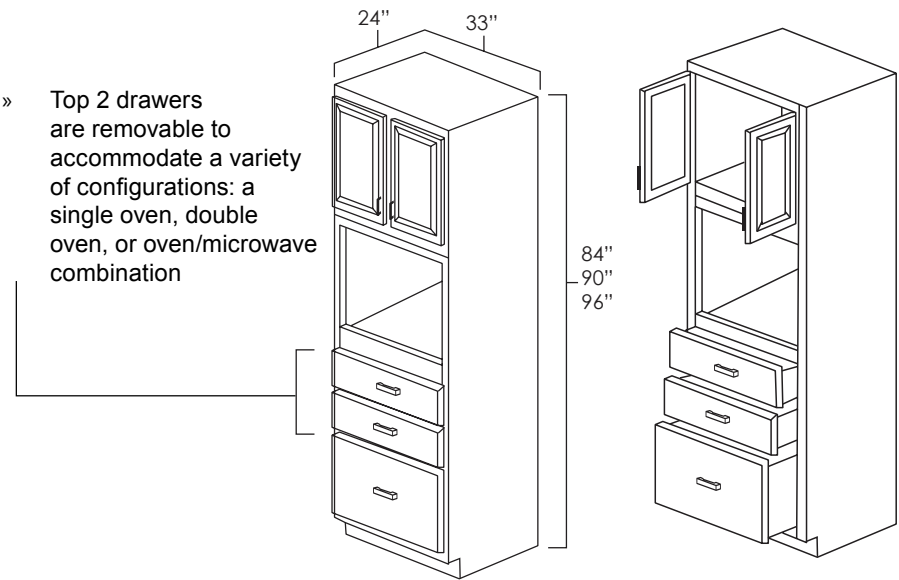

Specifications:

- » The cut out opening measures 28.5" x 22".
- » Will fit any standard size oven.
- » These cabinets are 24" deep.
- » Can be arranged as a single oven, double oven, or oven/microwave combination by removing the necessary drawers and cutting to fit.
- » Butt doors on all universal oven cabinets.
- » The top two drawers are standard drawers while the bottom is a deeper drawer.
- » For SKU ordering info see page 90

ASP	BC	HS	MO	NG	PS	WPG	WS	MBS	FS	CS
◆	◆	◆	◆	◆	◆	◆	◆	◆	◆	◆

» Top 2 drawers are removable to accommodate a variety of configurations: a single oven, double oven, or oven/microwave combination

TALLS

TOP WALL CABINET FOR SPLIT PANTRIES

**SKU: W243024 • W243624 • W244224 • W303024 • W303624
W304224 • W363024 • W363624 • W364224**