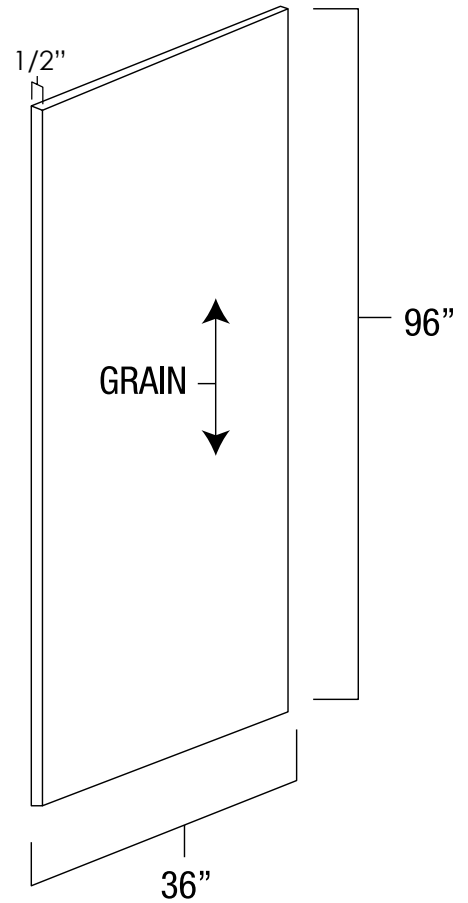

Panels, Fillers & Trims

ISLAND PANELS

SKU: IS3696

Specifications:

- » 1/2" thick.
- » Can be trimmed to desired height and/or width.
- » For SKU ordering info see page 95

PANELS, FILLERS & TRIMS

SHOE MOULDING

SKU: SHM8

Specifications:

- » 3/4" tall
- » 1/2" thick
- » Can be trimmed to desired height and/or width.
- » For SKU ordering info see page 95