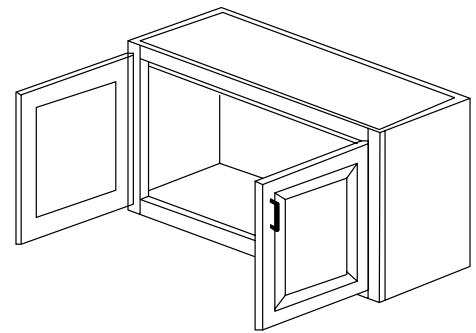

BRIDGE WALL CABINETS

SKU: W3012 • W3312 • W3612 • W3015 • W3315 • W3615 • W3018 • W3318 • W3618 • W3021 • W3321 • W3621 • W3024 • W3324 • W3624

Specifications:

- » **24" tall cabinets have one adjustable shelf.**
- » **The remaining heights have no shelves.**
- » **Butt doors on cabinets are 24" through 36" wide.**
- » *For SKU ordering info see page 85*