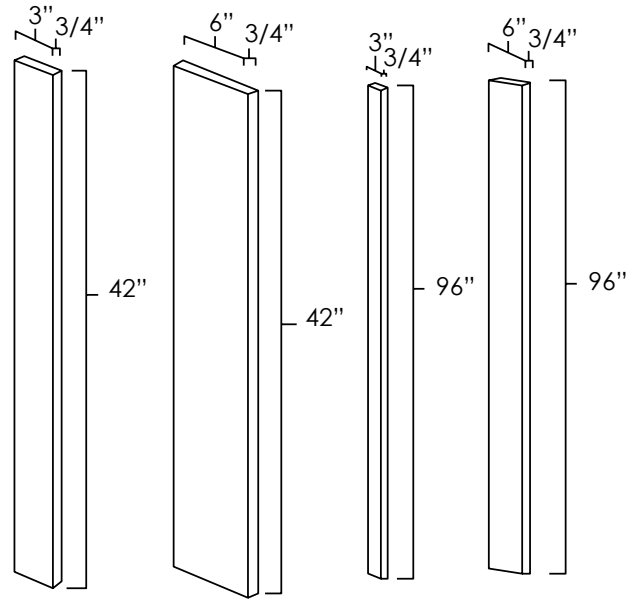

Panels, Fillers & Trims

WALL FILLERS

SKU: WF342 • WF642 • WF396 • WF696

Specifications:

- » 3/4" thick.
- » Can be trimmed to desired height and/or width.
- » For SKU ordering info see page 94

	ASP	BC	HS	MO	NG	PS	WPG	WS	MBS	FS	CS
WF342 • WF642 • WF396	♦	♦	♦	♦	♦	♦	♦	♦	♦	♦	♦
WF696	N/A	N/A	♦	N/A	♦	♦	♦	♦	♦	♦	♦

BASE FILLERS

SKU: BF3 • BF6 • TF396 • TF696

Specifications:

- » 3/4" thick.
- » Can be trimmed to desired height and/or width.
- » For SKU ordering info see page 95

	ASP	BC	HS	MO	NG	PS	WPG	WS	MBS	FS	CS
BF3 • BF6 • TF396	♦	♦	♦	♦	♦	♦	♦	♦	♦	♦	♦
TF696	♦	♦	♦	♦	♦	♦	N/A	♦	♦	♦	♦