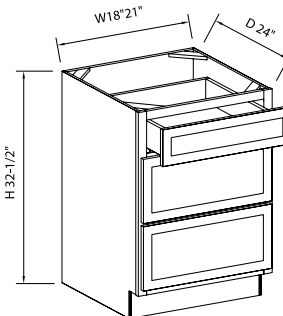

ADA DRAWER BASE CABINETS

SKU: ADADB18 • ADADB21

1. **Specifications:**
2. » All drawer bases have a small top drawer and two larger bottom drawers
   - » For SKU ordering info see page 99

ASP	BC	HS	MO	NG	PS	WPG	WS	MBS	FS	CS
N/A	N/A	N/A	N/A	N/A	N/A	N/A	◆	N/A	N/A	N/A