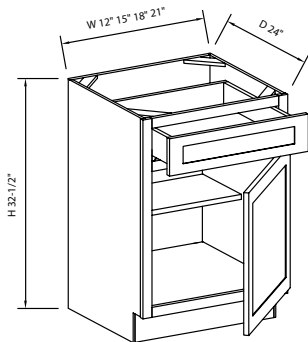

ADA SINGLE DOOR SINGLE DRAWER BASE CABINETS

SKU: ADAB12 • ADAB15 • ADAB18 • ADAB21

1. **Specifications:**
2. » 1/2 depth adjustable shelf.
   - » For SKU ordering info see page 99

ASP	BC	HS	MO	NG	PS	WPG	WS	MBS	FS	CS
N/A	N/A	N/A	N/A	N/A	N/A	N/A	◆	N/A	N/A	N/A