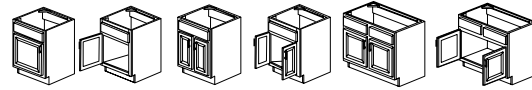

Vanity Drawers Base Cabinets

Page 71

		ASP	BC	HS	MO	NG	PS	WPG	WS	MBS	FS	CS
VDB1221	12"	$573.75	$600.89	$600.89	$541.31	$600.89	$495.43	$600.89	$495.43	$520.20	$520.20	$530.11
VDB1521	15"	$602.44	$630.93	$630.93	$568.38	$630.93	$520.20	$630.93	$520.20	$546.21	$546.21	$556.61
VDB1821	18"	$632.55	$662.48	$662.48	$596.80	$662.48	$546.21	$662.48	$546.21	$573.52	$573.52	$584.44
VDB2121	21"	$698.16	N/A	$698.16	N/A	$698.16	$600.86	$698.16	$600.86	$630.90	$630.90	$642.92
VDB2421	24"	$731.44	N/A	$731.44	N/A	$731.44	$616.00	$731.44	$616.00	$646.80	$646.80	$659.12

Vanity Sink Base Cabinets

Page 72

		ASP	BC	HS	MO	NG	PS	WPG	WS	MBS	FS	CS
V2121	21 x 21	$497.72	N/A	$497.72	N/A	$497.72	$398.51	$497.72	$398.51	$418.44	$418.44	$426.41
V2421	24 x 21	$536.76	$536.76	$536.76	$369.12	$536.76	$432.94	$536.76	$432.94	$454.59	$454.59	$463.25
V2721	27 x 21	$640.83	N/A	$640.83	N/A	$640.83	$485.17	$640.83	$485.17	$509.43	$509.43	$519.13
V3021	30 x 21	$534.80	$631.43	$631.43	$425.84	$631.43	$509.33	$631.43	$509.33	$534.80	$534.80	$544.98
V3621	36 x 21	$795.83	$797.20	$797.20	$500.96	$797.20	$757.93	$797.20	$757.93	$795.83	$795.83	$810.99

Vanity Base

Page 73

		ASP	BC	HS	MO	NG	PS	WPG	WS	MBS	FS	CS
VB12	12" x 34"	N/A	N/A	$554.36	N/A	$554.36	$382.32	$554.36	$382.32	$401.44	$401.44	$409.08
VB15	15" x 34"	N/A	N/A	$610.86	N/A	$610.86	$421.28	$610.86	$421.28	$442.34	$442.34	$450.77
VB18	18" x 34"	N/A	N/A	$667.23	N/A	$667.23	$460.16	$667.23	$460.16	$483.17	$483.17	$492.37

Single Door Vanity Cabinets

Page 73

		ASP	BC	HS	MO	NG	PS	WPG	WS	MBS	FS	CS
V2421DL	24 x 21 left	$508.53	N/A	$543.26	N/A	$508.53	$502.73	$508.53	$502.73	$527.87	$527.87	$537.92
V2421DR	24 x 21 right	$508.53	N/A	$543.26	N/A	$508.53	$502.73	$508.53	$502.73	$527.87	$527.87	$537.92
V3021DL	30 x 21 left	$677.07	$644.83	$688.88	$642.19	$644.83	$644.83	$644.83	$644.83	$677.07	$677.07	$689.97
V3021DR	30 x 21 right	$677.07	$644.83	$688.88	$642.19	$644.83	$644.83	$644.83	$644.83	$677.07	$677.07	$689.97
V3621DL	36 x 21 left	$865.20	$824.00	$824.00	$722.53	$824.00	$824.00	$824.00	$824.00	$865.20	$865.20	$881.68
V3621DR	36 x 21 right	$865.20	$824.00	$824.00	$722.53	$824.00	$824.00	$824.00	$824.00	$865.20	$865.20	$881.68
V4221DL	36 x 21 left	N/A	N/A	$977.42	N/A	$977.42	$977.42	$977.42	$977.42	$1026.29	$1026.29	$1045.84
V4221DR	36 x 21 right	N/A	N/A	$977.42	N/A	$977.42	$977.42	$977.42	$977.42	$1026.29	$1026.29	$1045.84

Double Door Vanity Cabinets

Page 74

		ASP	BC	HS	MO	NG	PS	WPG	WS	MBS	FS	CS
V4821DD	48 x 21	$1,087.68	$1,208.76	$1,328.45	$1,245.27	$1,215.13	$1,035.89	$1,215.13	$1,035.89	$1087.68	$1087.68	$1108.40
V6021DD	60 x 21	$1,112.60	$1,358.62	$1,498.01	$1,401.05	$1,367.91	$1,059.62	$1,367.91	$1,059.62	$1112.60	$1112.60	$1133.79