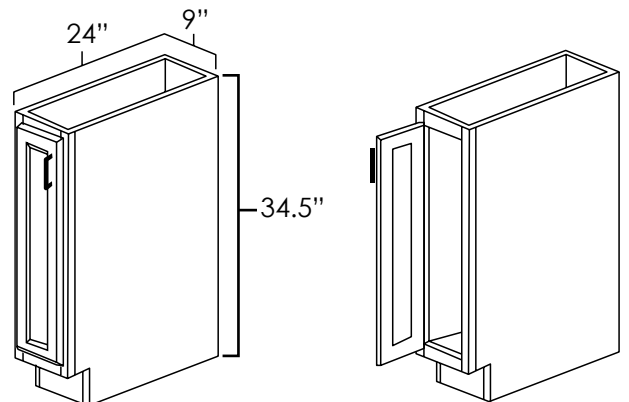

ANGLED END BASE CABINETS

SKU: BA24

Specifications:

- » One adjustable shelf
- » Three BA24s are used to create the end of an island in Glazed Mocha. Two of the doors have been replaced with 18" x 30" mullion doors and have lights installed to create this decorative look.
- » *For SKU ordering info see page 86*

ASP	BC	HS	MO	NG	PS	WPG	WS	MBS	FS	CS
◆	◆	◆	◆	◆	◆	◆	◆	◆	◆	◆

FULL HEIGHT / TRAY BASE CABINET

SKU: TB09

Specifications:

- » There are no shelves in this cabinet or top drawer.
- » Good for trays & cookie sheets
- » *For SKU ordering info see page 88*

ASP	BC	HS	MO	NG	PS	WPG	WS	MBS	FS	CS
◆	◆	◆	◆	◆	◆	◆	◆	◆	◆	◆