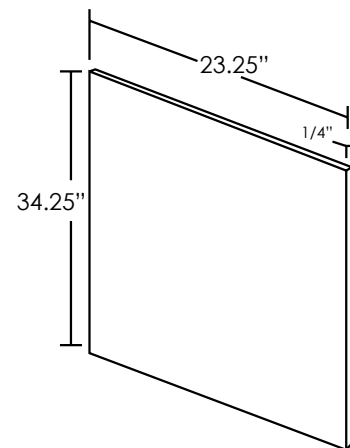

Specifications:

- » 1/4" thick plywood finished to match
- » Field trimmable
- » For SKU ordering info see page 96

ASP	BC	HS	MO	NG	PS	WPG	WS	MBS	FS	CS
N/A	N/A	♦	N/A	♦	N/A	N/A	N/A	N/A	N/A	N/A