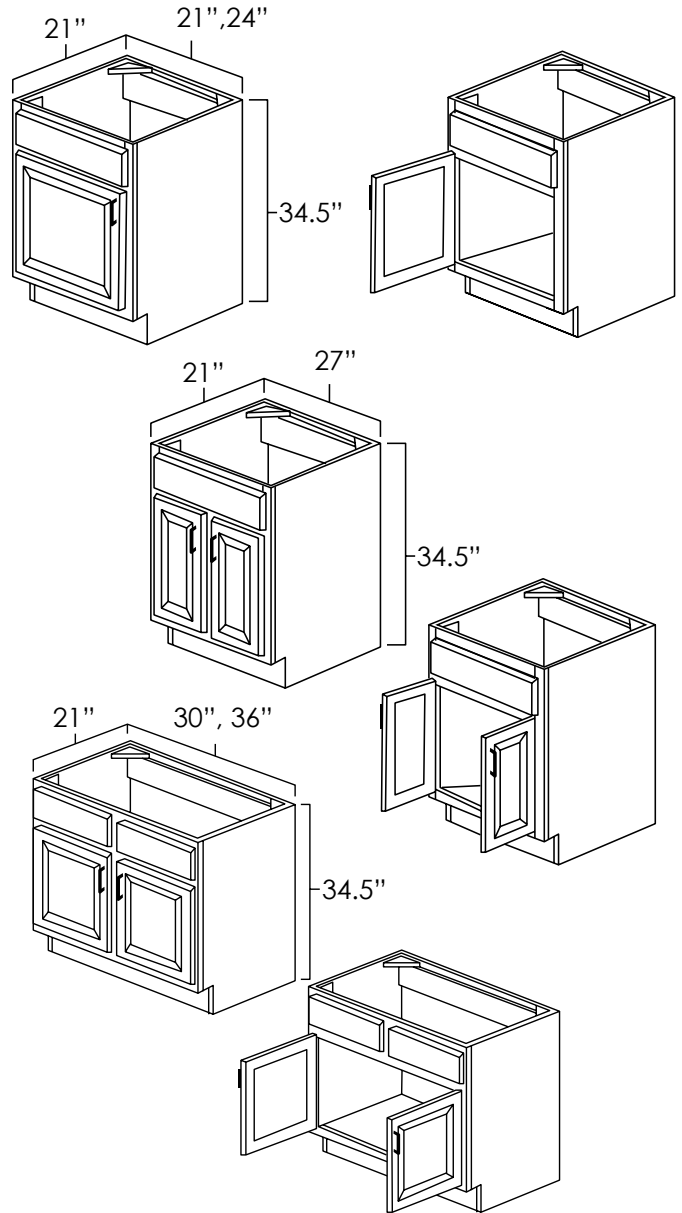

Vanities

VANITY SINK BASE CABINETS

SKU: V2121 • V2421 • V2721 • V3021 • V3621

Specifications:

- » There are no shelves or drawers in these cabinets
- » Butt doors on all three vanity sink bases
- » Depth: 21"
- » For SKU ordering info see page 98

SKU: V2121 • V2721

ASP	BC	HS	MO	NG	PS	WPG	WS	MBS	FS	CS
◆	N/A	◆	N/A	◆	◆	◆	◆	◆	◆	◆

SKU: V2421 • V3021 • V3621

ASP	BC	HS	MO	NG	PS	WPG	WS	MBS	FS	CS
◆	◆	◆	◆	◆	◆	◆	◆	◆	◆	◆