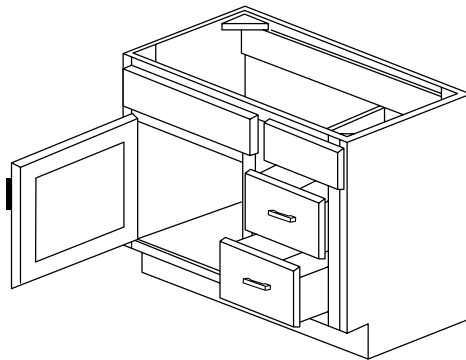

SINGLE DOOR VANITY CABINETS

SKU: V2421DL • V2421DR • V3021DL • V3021DR • V3621DL • V3621DR • V4221DL • V4221DR

Specifications:

- » Depth: 21".
- » There are no shelves in these cabinets.
- » Only the bottom two drawers are functioning.
- » 24" has one standard false drawer on top and 2 deep drawers below. All other sizes have two false drawers on top and 2 deep drawers below.
- » **WHEN INDICATING RIGHT (R) or LEFT (L), IT CORRESPONDS TO THE SIDE THE DRAWERS ARE ON WHILE LOOKING AT IT**
- » For SKU ordering info see page 98

SKU: V2421DL • V2421DR

ASP	BC	HS	MO	NG	PS	WPG	WS	MBS	FS	CS
◆	N/A	◆	N/A	◆	◆	◆	◆	◆	◆	◆

SKU: V3021DL • V3021DR • V3621DL • V3621DR

ASP	BC	HS	MO	NG	PS	WPG	WS	MBS	FS	CS
◆	◆	◆	◆	◆	◆	◆	◆	◆	◆	◆

SKU: V4221DL • V4221DR

ASP	BC	HS	MO	NG	PS	WPG	WS	MBS	FS	CS
N/A	N/A	◆	N/A	◆	◆	◆	◆	◆	◆	◆