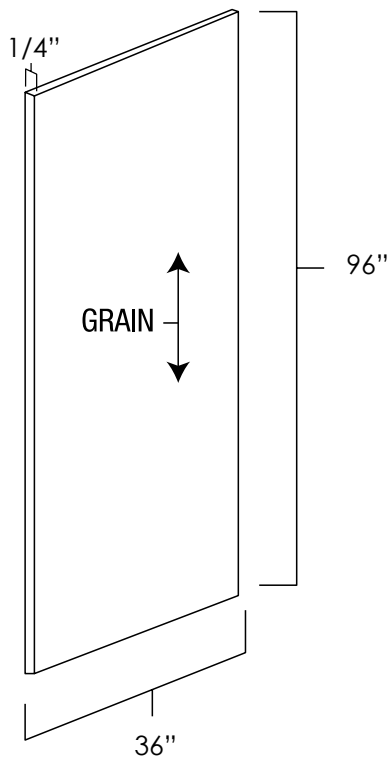

Panels, Fillers & Trims

WALL SKIN

SKU: WS1542

STAINED PLYWOOD

Specifications:

- » Sold in 8ft. long sections
- » 1/4" thick.
- » For SKU ordering info see page 96

SKU: SPW

ASP	BC	HS	MO	NG	PS	WPG	WS	MBS	FS	CS
♦	♦	♦	♦	♦	♦	♦	♦	♦	♦	♦