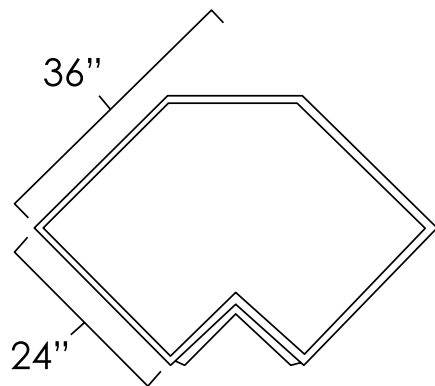

Specifications:

- » All drawer bases have a small top drawer and two larger bottom drawers
- » For SKU ordering info see page 88

ASP	BC	HS	MO	NG	PS	WPG	WS	MBS	FS	CS
◆	◆	◆	◆	◆	◆	◆	◆	◆	◆	◆