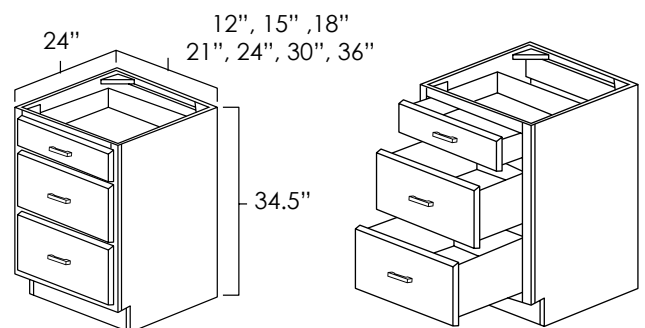

Specifications:

- » All drawer bases have a small top drawer and two larger bottom drawers
- » For SKU ordering info see page 86

ASP	BC	HS	MO	NG	PS	WPG	WS	MBS	FS	CS
◆	◆	◆	◆	◆	◆	◆	◆	◆	◆	◆