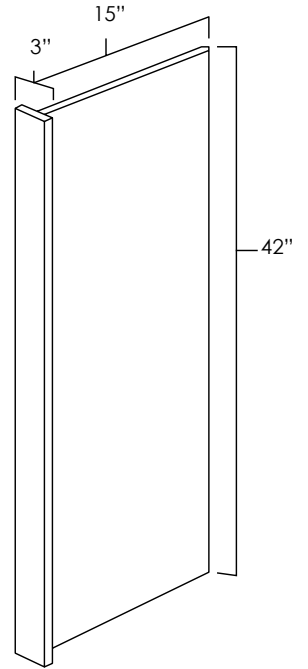

WALL END PANEL

SKU: WEP1542

Picture to the left

Wall end panel is used on the side of a wall cabinet with decorative panel pictured in Aspen White

Specifications:

- » 1/2" thick panel with a 3" wide wall filler on the front.
- » Can be trimmed to desired height and/or width.
- » May be used either left or right.
- » For SKU ordering info see page 94

PANELS, FILLERS & TRIMS

BASE END PANEL

SKU: BEP3

Specifications:

- » 1/2" thick panel with a 3" wide base filler on the front.
- » May be used either left or right.
- » For SKU ordering info see page 94