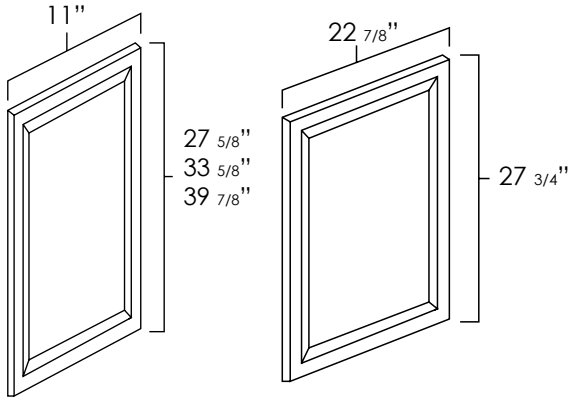

DECORATIVE END PANELS

SKU: DP1230 • DP1236 • DP1242 • DP2430