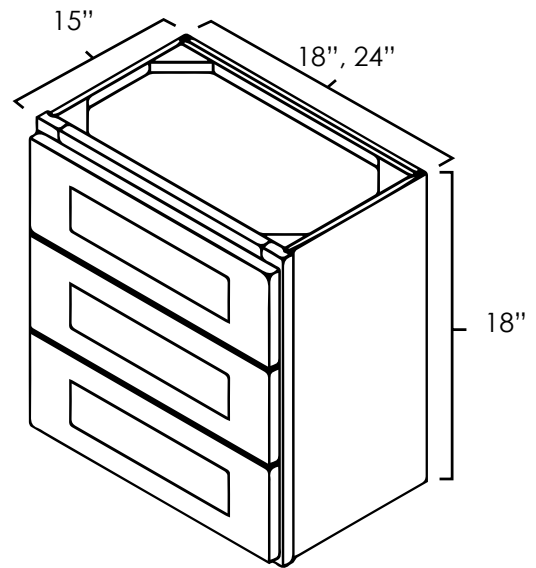

THREE DRAWER WALL CABINETS

WALLS

SKU: W3DR18 • W3DR24

Specifications:

- » Standard height dovetail drawer
- » For SKU ordering info see page 83

ASP	BC	HS	MO	NG	PS	WPG	WS	MBS	FS	CS
N/A	N/A	◆	N/A	◆	◆	◆	◆	◆	◆	◆