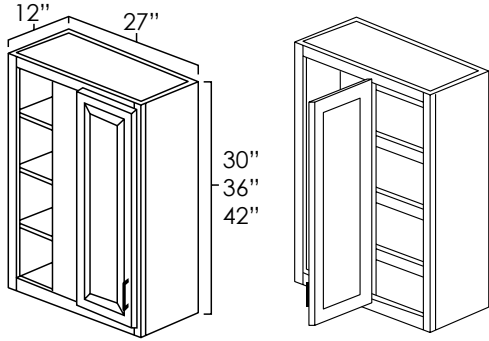

BLIND CORNER WALL CABINETS

SKU: WBC2730 • WBC2736 • WBC2742