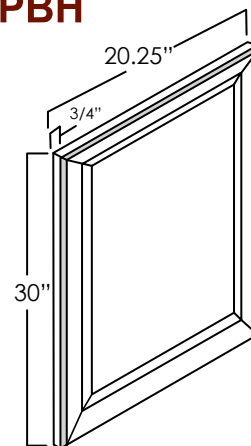

ASP	BC	HS	MO	NG	PS	WPG	WS	MBS	FS	CS
N/A	N/A	◆	N/A	◆	◆	◆	◆	◆	◆	◆