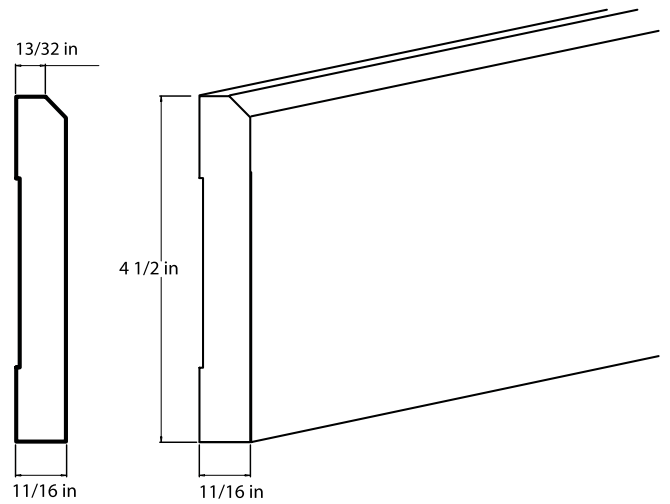

DECORATIVE BASE MOULDING

SKU: DEC004

Specifications:

- » Sold in 8 ft long sections.
- » 4 1/2" inches tall.
- » 11/16 inch thick.
- » For SKU ordering info see page 97

ASP	BC	HS	MO	NG	PS	WPG	WS	MBS	FS	CS
◆	N/A	◆	N/A	◆	◆	◆	◆	◆	◆	◆