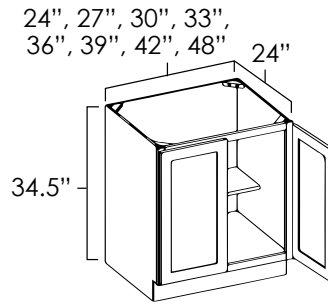

Specifications:

- » 1/2 depth adjustable shelf.
- » Butt doors on both 24" and 27" wide bases.
- » For SKU ordering info see page 87