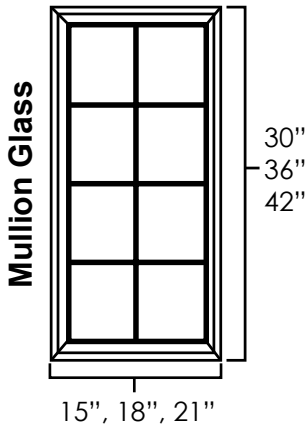

SINGLE GLASS DOORS

SKU: MD1530 • MD1830 • MD2130 • MD1536 • MD1836 • MD2136 • MD1542 • MD1842 • MD2142 • PG1530 • PG1830 • PG2130 • PG1536 • PG1836 • PG2136 • PG1542 • PG1842 • PG2142

ACCESSORIES

Specifications:

- » Match the profile of the selected door style.
- » The information following MD in the sku indicate the size / type of cabinet the door will fit.
  EX: MD2442 fits a W2442.
  EX: MDWDC36 fits a WDC2436.
- » 30" and 36" high cabinets will have 6 panes while 42" high cabinets will have 8.
  For SKU ordering info see page 92

MD (Mullion)

ASP	BC	HS	MO	NG	PS	WPG	WS	MBS	FS	CS
..	..	..	..	..	..	..	..	..	..	..

PG (Plain Glass)

ASP	BC	HS	MO	NG	PS	WPG	WS	MBS	FS	CS
..	..	..	..	..	..	..	..	..	..	..

SET OF DOUBLE GLASS DOORS

SKU: MD2430 • MD3030 • MD3630 • MD2436 • MD3036 • MD3636 • MD2442 • MD3042 • MD3642 • PG2430 • PG3030 • PG3630 • PG2436 • PG3036 • PG3636 • PG2442 • PG3042 • PG3642

Specifications:

- » Match the profile of the selected door style.
- » The information following MD in the sku indicate the size / type of cabinet the door will fit.
  EX: MD2442 fits a W2442.
  EX: MDWDC36 fits a WDC2436.
- » 30" and 36" high cabinets will have 6 panes while 42" high cabinets will have 8.
- » *For SKU ordering info see page 93*

MD (Mullion)

ASP	BC	HS	MO	NG	PS	WPG	WS	MBS	FS	CS
..	..	..	..	..	..	..	..	..	..	..

PG (Plain Glass)

ASP	BC	HS	MO	NG	PS	WPG	WS	MBS	FS	CS
..	..	..	..	..	..	..	..	..	..	..