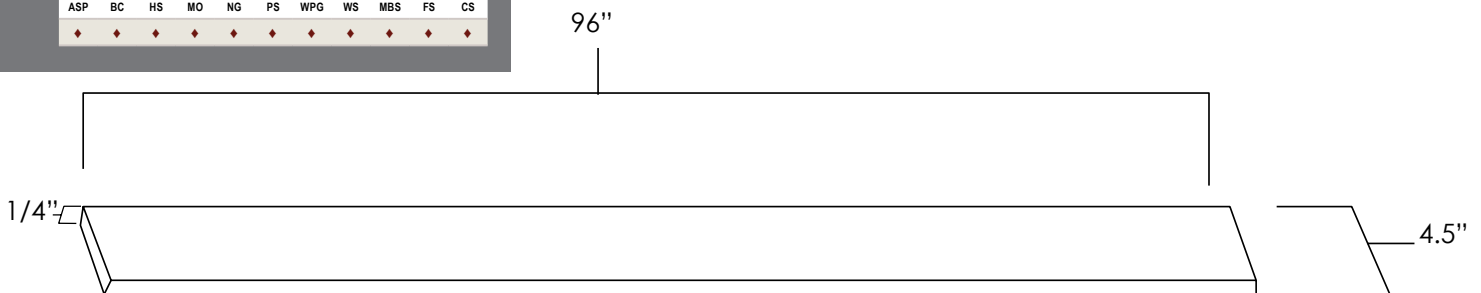

## Specifications:

- » 1/4" thick.
- » Can be cut to fit.
- » For SKU ordering info see page 95

ASP	BC	HS	MO	NG	PS	WPG	WS	MBS	FS	CS
♦	♦	♦	♦	♦	♦	♦	♦	♦	♦	♦