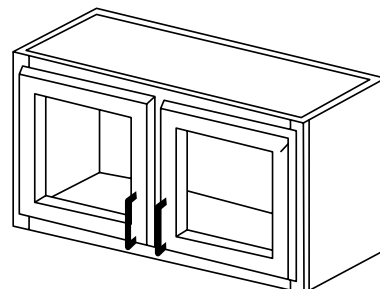

ASP	BC	HS	MO	NG	PS	WPG	WS	MBS	FS	CS
N/A	N/A	N/A	N/A	N/A	N/A	N/A	◆	◆	◆	◆