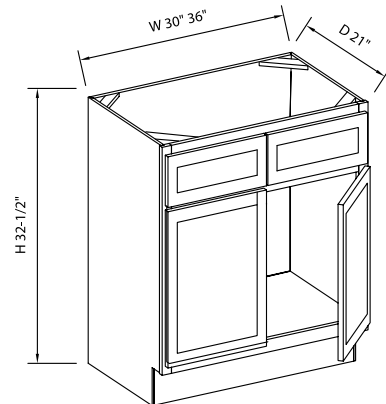

ADA DOUBLE DOOR VANITY CABINETS

SKU: ADAV4821DD

Specifications:

- » Depth: 21".
- » There are no shelves in these cabinets.
- » All six drawers are fully functioning.
- » All styles have two standard drawers on top and four deep drawers below.
- » Butt doors on both vanity combinations.
- » For SKU ordering info see page 100

ASP	BC	HS	MO	NG	PS	WPG	WS	MBS	FS	CS
N/A	N/A	N/A	N/A	N/A	N/A	N/A	◆	N/A	N/A	N/A