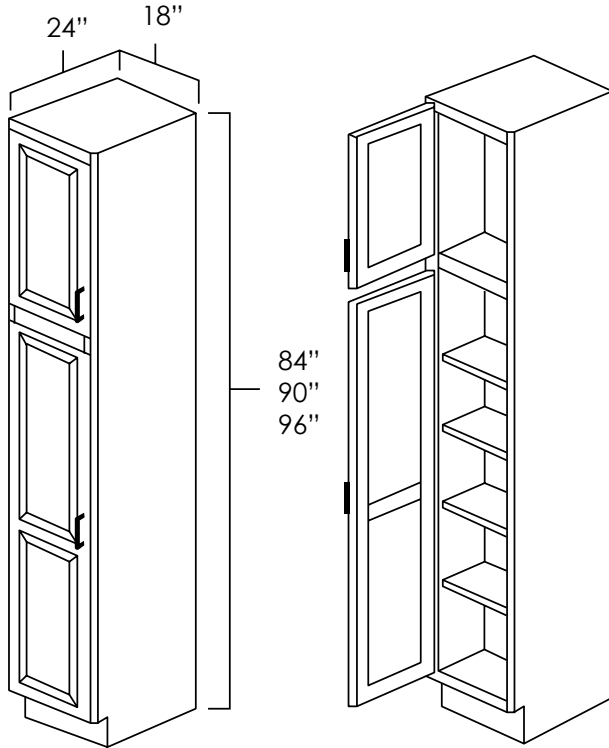

18" WIDE UTILITY CABINETS

SKU: UC1884 • UC1890 • UC1896