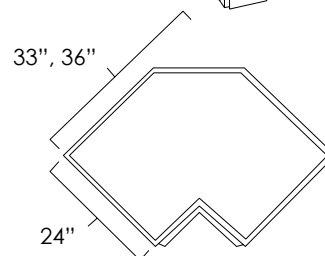

### Specifications:

- » One ½ depth adjustable (non-removable) shelf
- » For SKU ordering info see page 89

ASP	BC	HS	MO	NG	PS	WPG	WS	MBS	FS	CS
N/A	N/A	◆	N/A	◆	◆	◆	◆	◆	◆	◆