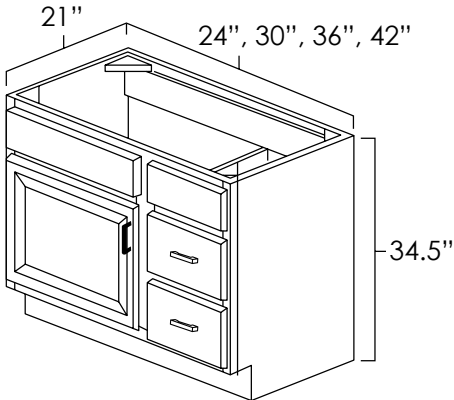

SINGLE DOOR VANITY CABINETS

SKU: V2421DL • V2421DR • V3021DL • V3021DR • V3621DL • V3621DR • V4221DL • V4221DR

Specifications:

- » Depth: 21".
- » There are no shelves in these cabinets.
- » Only the bottom two drawers are functioning.
- » 24" has one standard false drawer on top and 2 deep drawers below. All other sizes have two false drawers on top and 2 deep drawers below.
- » **WHEN INDICATING RIGHT (R) or LEFT (L), IT CORRESPONDS TO THE SIDE THE DRAWERS ARE ON WHILE LOOKING AT IT**
- » For SKU ordering info see page 98

SKU: V2421DL • V2421DR

ASP	BC	HS	MO	NG	PS	WPG	WS	MBS	FS	CS
◆	N/A	◆	N/A	◆	◆	◆	◆	◆	◆	◆

SKU: V3021DL • V3021DR • V3621DL • V3621DR

ASP	BC	HS	MO	NG	PS	WPG	WS	MBS	FS	CS
◆	◆	◆	◆	◆	◆	◆	◆	◆	◆	◆

SKU: V4221DL • V4221DR

ASP	BC	HS	MO	NG	PS	WPG	WS	MBS	FS	CS
N/A	N/A	◆	N/A	◆	◆	◆	◆	◆	◆	◆