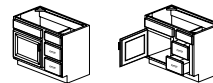

Single Door Vanity Cabinets

Page 73

		ASP	BC	HS	MO	NG	PS	WPG	WS	MBS	FS	CS
V2421DL	24 x 21 left	$508.53	N/A	$543.26	N/A	$508.53	$502.73	$508.53	$502.73	$527.87	$527.87	$537.92
V2421DR	24 x 21 right	$508.53	N/A	$543.26	N/A	$508.53	$502.73	$508.53	$502.73	$527.87	$527.87	$537.92
V3021DL	30 x 21 left	$677.07	$644.83	$688.88	$642.19	$644.83	$644.83	$644.83	$644.83	$677.07	$677.07	$689.97
V3021DR	30 x 21 right	$677.07	$644.83	$688.88	$642.19	$644.83	$644.83	$644.83	$644.83	$677.07	$677.07	$689.97
V3621DL	36 x 21 left	$865.20	$824.00	$824.00	$722.53	$824.00	$824.00	$824.00	$824.00	$865.20	$865.20	$881.68
V3621DR	36 x 21 right	$865.20	$824.00	$824.00	$722.53	$824.00	$824.00	$824.00	$824.00	$865.20	$865.20	$881.68
V4221DL	36 x 21 left	N/A	N/A	$977.42	N/A	$977.42	$977.42	$977.42	$977.42	$1026.29	$1026.29	$1045.84
V4221DR	36 x 21 right	N/A	N/A	$977.42	N/A	$977.42	$977.42	$977.42	$977.42	$1026.29	$1026.29	$1045.84