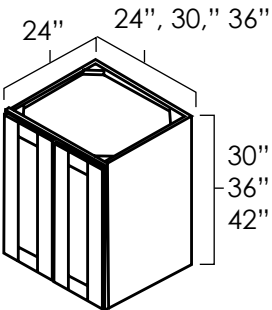

Specifications:

- » Four adjustable shelves can be used in either the top or bottom section.
- » These cabinets are 24" deep.
- » Will require a tall skin to cover the seam
- » For SKU ordering info see page 85