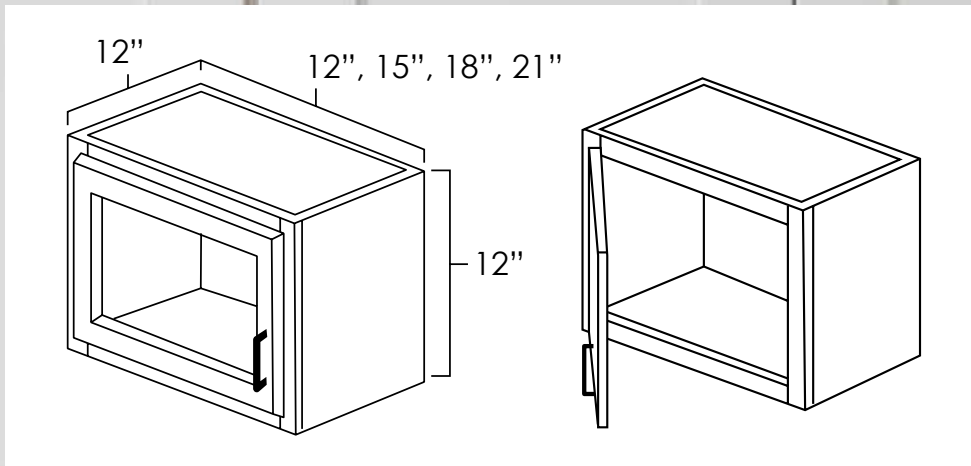

SINGLE DECORATIVE STACKER WALL CABINETS

SKU: W1212BG • W1512BG • W1812BG • W2112BG • W1212PG • W1512PG • W1812PG • W2112PG

Specifications:

- » Doors have beveled glass or plain glass fronts.
- » These cabinets are shipped pre-assembled.
- » Butt doors on all double door stacker cabinets.
- » *For SKU ordering info see page 85*

With Beveled Glass (BG) • With Plain Glass (PG)

	ASP	BC	HS	MO	NG	PS	WPG	WS	MBS	FS	CS
BG	N/A	◆	N/A	◆	N/A	N/A	N/A	N/A	N/A	N/A	N/A
PG	◆	N/A	◆	N/A	◆	◆	◆	◆	◆	◆	◆