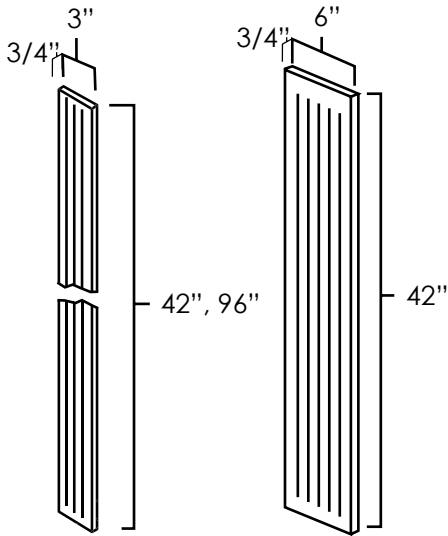

FLUTED WALL FILLERS

SKU: WFF342 • WFF642 • WFF396

Specifications:

- » 3/4" thick.
- » Can be trimmed to desired height.
- » 3" wide fillers have 3 flutes.
- » 6" wide fillers have 5 flutes.
- » Flutes begin 1.5" from the top and end 1.5" from the bottom.
- » *For SKU ordering info see page 94*

ASP	BC	HS	MO	NG	PS	WPG	WS	MBS	FS	CS
◆	◆	◆	◆	◆	◆	◆	◆	◆	◆	◆