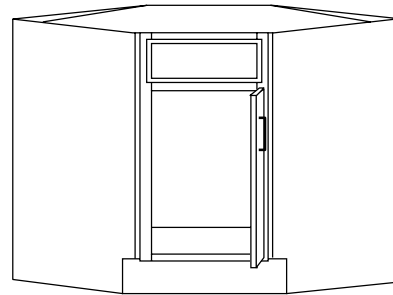

BASES

Specifications:

- » There are no shelves in this cabinet.
- » There are no drawers in this cabinet.
- » For SKU ordering info see page 87

ASP	BC	HS	MO	NG	PS	WPG	WS	MBS	FS	CS
◆	◆	◆	◆	◆	◆	◆	◆	◆	◆	◆