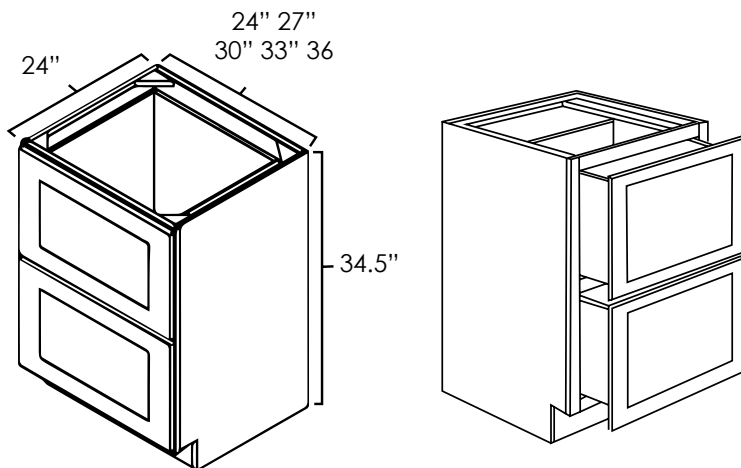

2 DRAWER BASE CABINET

BASES

2DB24 • 2DB27 • 2DB30 • 2DB33 • 2DB36

Specifications:

- » Two equal sized deep dovetail drawers
- » For SKU ordering info see page 89

ASP	BC	HS	MO	NG	PS	WPG	WS	MBS	FS	CS
N/A	N/A	◆	N/A	◆	◆	◆	◆	◆	◆	◆

EASY REACH BASE CABINET

BER33 • BER36

Specifications:

- » One ½ depth adjustable (non-removable) shelf
- » For SKU ordering info see page 89

ASP	BC	HS	MO	NG	PS	WPG	WS	MBS	FS	CS
N/A	N/A	◆	N/A	◆	◆	◆	◆	◆	◆	◆