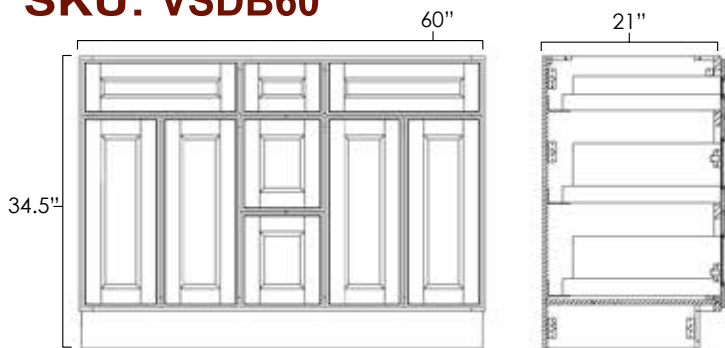

DOUBLE SINK VANITY CABINETS

SKU: VSDB60

» For SKU ordering info see page 99

ASP	BC	HS	MO	NG	PS	WPG	WS	MBS	FS	CS
♦	N/A	♦	N/A	♦	♦	♦	♦	♦	♦	♦