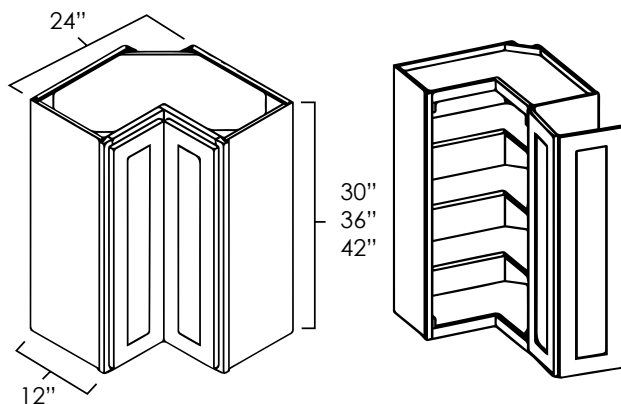

## EASY REACH WALL CABINETS

SKU: WER2430 • WER2436 • WER2442

**Specifications:**

- » Two to Three 1/2 depth adjustable (non-removable) shelves
- » Decorative hardware screws must be countersunk to prevent scratching of adjacent cabinet
- » For SKU ordering info see page 83