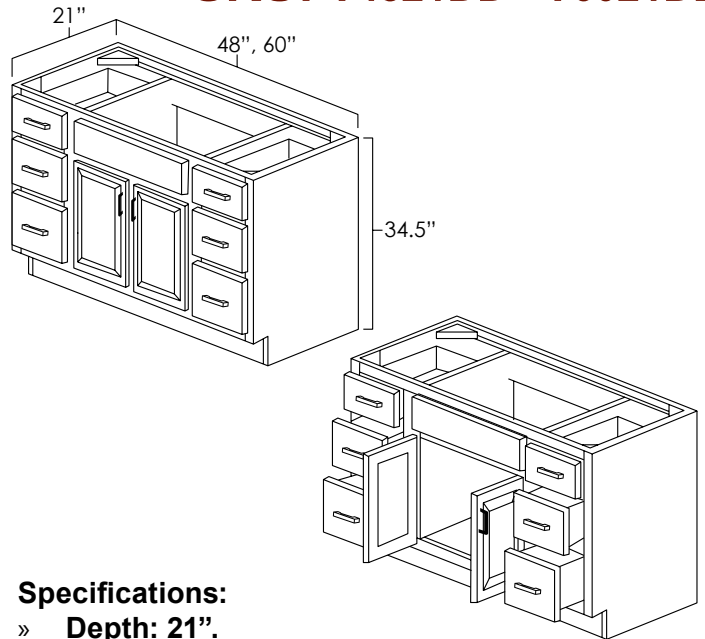

Vanities

DOUBLE DOOR VANITY CABINETS

SKU: V4821DD • V6021DD