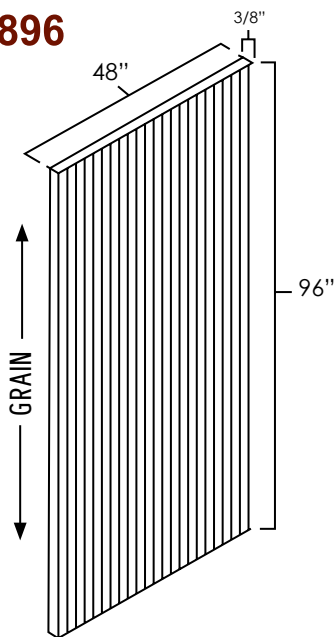

Specifications:

- » 3/8" thick
- » Field trimmable
- » For SKU ordering info see page 97

ASP	BC	HS	MO	NG	PS	WPG	WS	MBS	FS	CS
N/A	N/A	◆	N/A	◆	◆	◆	◆	◆	◆	◆

MATCHING VANITY END PANEL

SKU: MVEPBH

Specifications:

- » Attaches to side of vanity base cabinet
- » Matches style and color of cabinet doors
- » For SKU ordering info see page 97