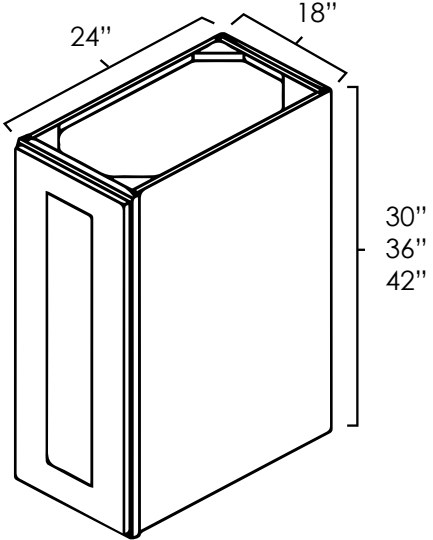

24" DEEP SINGLE DOOR WALL CABINETS

SKU:
W183024 • W183624 • W184224

1. **Specifications:**
2. » 24" Deep
   - » Top Cabinet to be used for Split Pantries
   - » Will need a tall skin to cover seam
   - » *For SKU ordering info see page 83*