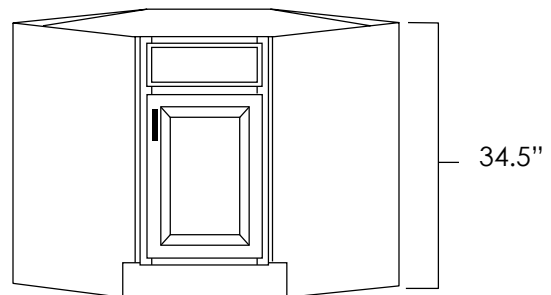

BASES

Specifications:

- » There are no shelves in this cabinet.
- » There are no drawers in this cabinet.
- » For SKU ordering info see page 87

ASP	BC	HS	MO	NG	PS	WPG	WS	MBS	FS	CS
◆	◆	◆	◆	◆	◆	◆	◆	◆	◆	◆