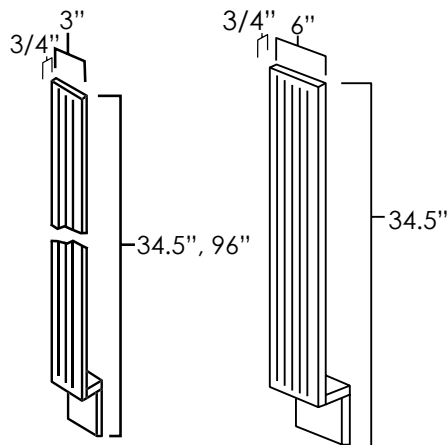

ASP	BC	HS	MO	NG	PS	WPG	WS	MBS	FS	CS
◆	◆	◆	◆	◆	◆	◆	◆	◆	◆	◆