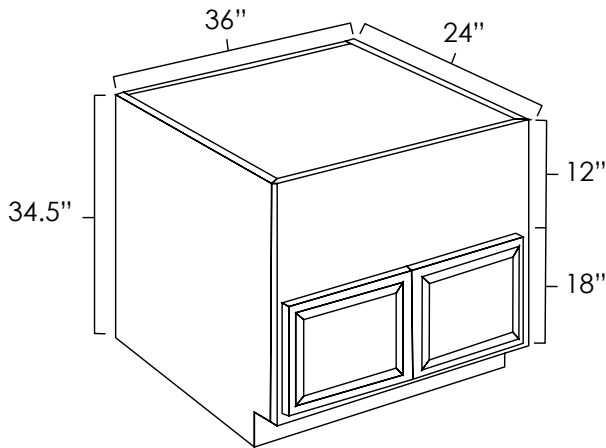

FARM SINK BASE CABINETS

SKU: FSB36

Specifications:

- » 18" high cabinet doors.
- » There are no shelves or drawers in this cabinet.
- » *For SKU ordering info see page 87*

ASP	BC	HS	MO	NG	PS	WPG	WS	MBS	FS	CS
◆	◆	◆	◆	◆	◆	◆	◆	◆	◆	◆