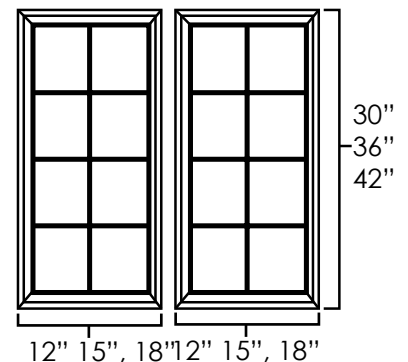

PG (Plain Glass)

ASP	BC	HS	MO	NG	PS	WPG	WS	MBS	FS	CS
..	..	..	..	..	..	..	..	..	..	..