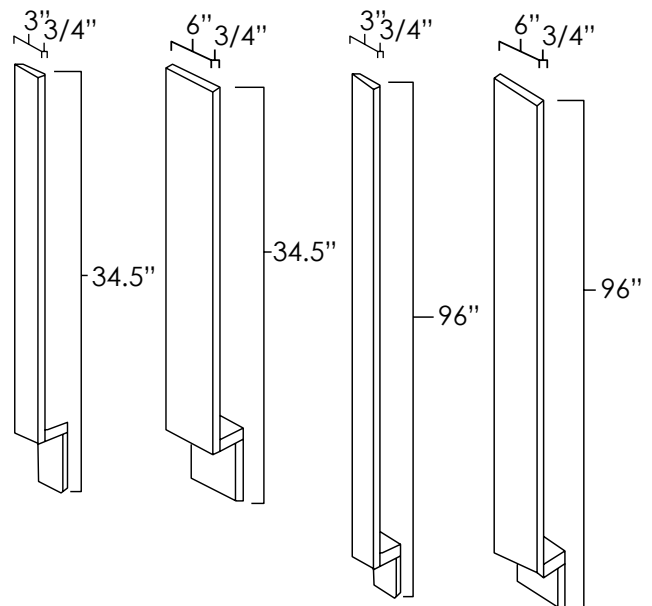

Panels, Fillers & Trims

WALL FILLERS

SKU: WF342 • WF642 • WF396 • WF696

Specifications:

- » 3/4" thick.
- » Can be trimmed to desired height and/or width.
- » For SKU ordering info see page 94

	ASP	BC	HS	MO	NG	PS	WPG	WS	MBS	FS	CS
WF342 • WF642 • WF396	♦	♦	♦	♦	♦	♦	♦	♦	♦	♦	♦
WF696	N/A	N/A	♦	N/A	♦	♦	♦	♦	♦	♦	♦

BASE FILLERS

SKU: BF3 • BF6 • TF396 • TF696

Specifications:

- » 3/4" thick.
- » Can be trimmed to desired height and/or width.
- » For SKU ordering info see page 95

	ASP	BC	HS	MO	NG	PS	WPG	WS	MBS	FS	CS
BF3 • BF6 • TF396	♦	♦	♦	♦	♦	♦	♦	♦	♦	♦	♦
TF696	♦	♦	♦	♦	♦	♦	N/A	♦	♦	♦	♦