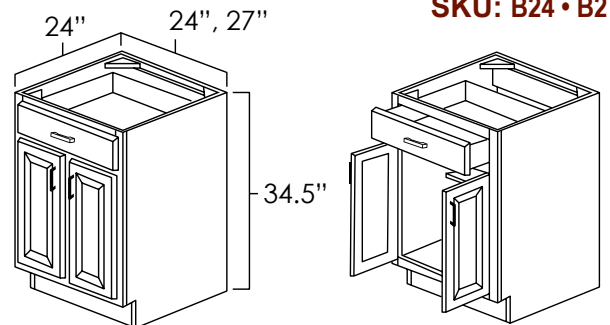

DOUBLE DOORS SINGLE DRAWER BASE CABINETS

SKU: B24 • B27

Specifications:

- » 1/2 depth adjustable shelf.
- » Butt doors on both 24" and 27" wide bases.
- » For SKU ordering info see page 86

ASP BC HS MO NG PS WPG WS MBS FS CS