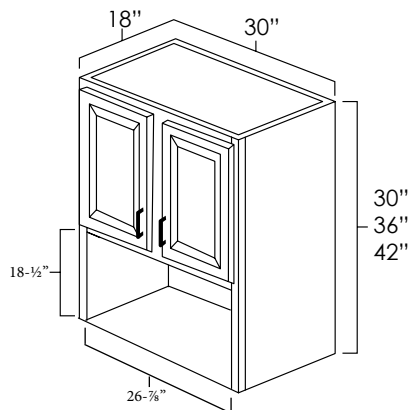

MICROWAVE WALL CABINETS

SKU: MW3030 • MW3036 • MW3042