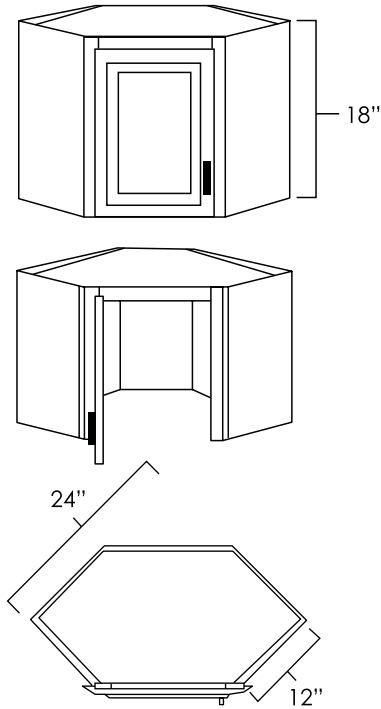

APPLIANCE GARAGE

SKU: AG2418