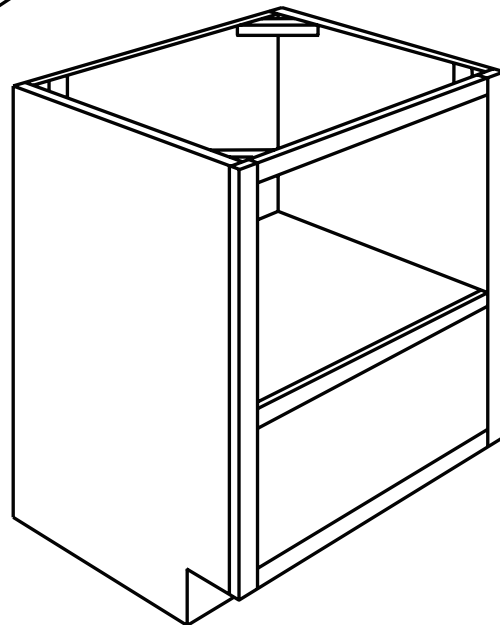

Specifications:

- » **Finished solid wood front**
- » **1 Soft-close drawer**
- » **Dovetail drawer construction**
- » **Solid wood construction**
- » *For SKU ordering info see page 89*

ASP	BC	HS	MO	NG	PS	WPG	WS	MBS	FS	CS
◆	N/A	◆	N/A	◆	◆	◆	◆	◆	◆	◆