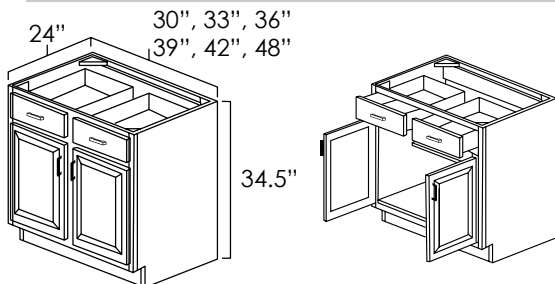

### Specifications:

- » 1/2" depth adjustable shelf.
- » Butt doors on 30" through 36" wide bases.
- » For SKU ordering info see page 86

ASP	BC	HS	MO	NG	PS	WPG	WS	MBS	FS	CS
◆	◆	◆	◆	◆	◆	◆	◆	◆	◆	◆

ASP	BC	HS	MO	NG	PS	WPG	WS	MBS	FS	CS
◆	◆	◆	◆	◆	◆	◆	◆	◆	◆	◆