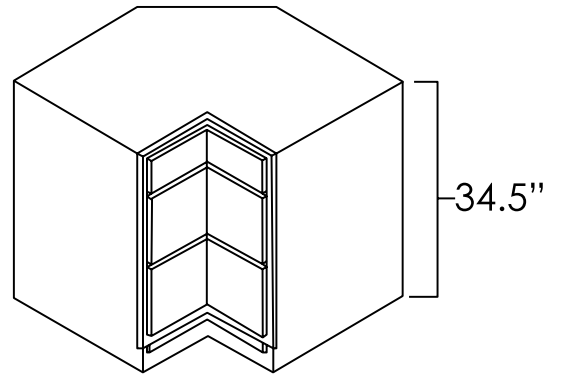

Bases

CORNER DRAWERS BASE CABINET

SKU: CDB36

BASES