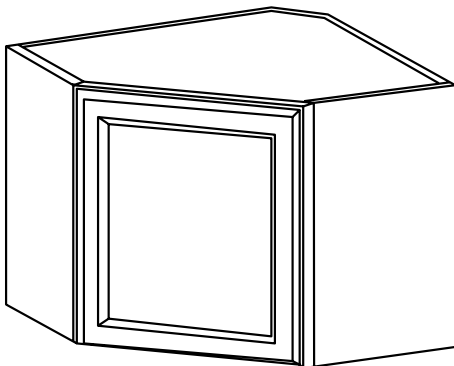

Specifications:

- » 24" wide x 12" high.
- » For SKU ordering info see page 85

ASP	BC	HS	MO	NG	PS	WPG	WS	MBS	FS	CS
N/A	N/A	N/A	N/A	N/A	N/A	N/A	◆	◆	◆	◆

DOUBLE DOOR STACKER WALL OVEN CABINET

SKU: DDSWDC2412

Specifications:

- » 24" wide x 12" high.
- » Doors have beveled glass or plain glass fronts.
- » These cabinets are shipped pre-assembled.
- » Butt doors on all double door stacker cabinets.
- » For SKU ordering info see page 86