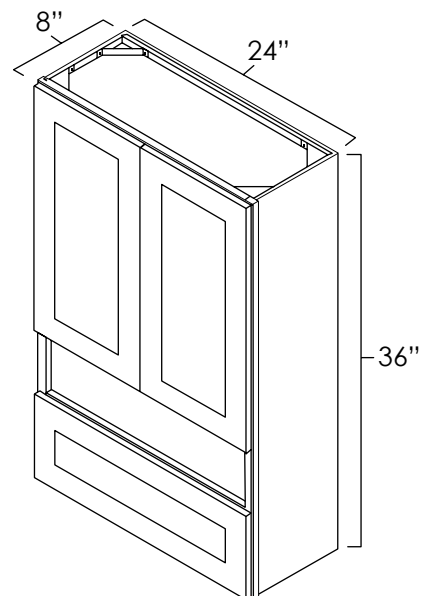

Accessories

PLATE RACK

SKU: PR3015

Specifications:

- » Will hold 10 plates.
- » Plate rack may also be used with wall cabinets.
- » For SKU ordering info see page 91

ASP	BC	HS	MO	NG	PS	WPG	WS	MBS	FS	CS
◆	◆	◆	◆	◆	◆	◆	◆	◆	◆	◆

ACCESSORIES

TOILET TOPPER

SKU: TT2436

Specifications:

- » Butt Doors on top
- » Tilt Out Drawer on bottom
- » Opening between doors and tilt out drawer has a matching finish
- » Opening is 20 7/8" wide x 5 3/4" tall
- » For SKU ordering info see page 91

ASP	BC	HS	MO	NG	PS	WPG	WS	MBS	FS	CS
N/A	N/A	◆	N/A	◆	◆	◆	◆	◆	◆	◆