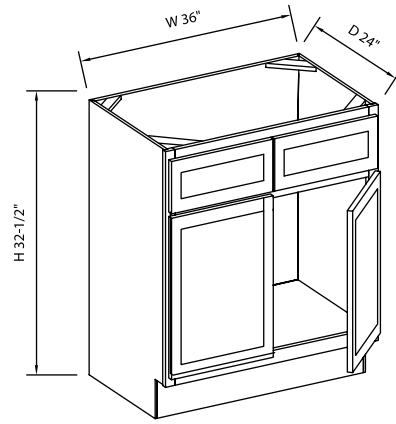

ADA SINK BASE CABINETS

SKU: ADASB36

Specifications:

- » There are no shelves in this cabinet.
- » There are no drawers in this cabinet.
- » Butt doors on this 33" or 36" wide cabinet.
- » Any base may be used as a sink base by simply not installing the drawer hardware and attaching only the drawer faces to the cabinet as false fronts.
- » For SKU ordering info see page 100

ASP	BC	HS	MO	NG	PS	WPG	WS	MBS	FS	CS
N/A	N/A	N/A	N/A	N/A	N/A	N/A	◆	N/A	N/A	N/A

ADA LAZY SUSAN CORNER BASE CABINETS

SKU: ADALS3612

Specifications:

- » Stainless steel baskets are standard.
- » There are two baskets per cabinet.
- » Both baskets are height adjustable.
- » Lazy susan doors may be mounted to open right or left.
- » For SKU ordering info see page 100

ASP	BC	HS	MO	NG	PS	WPG	WS	MBS	FS	CS
N/A	N/A	N/A	N/A	N/A	N/A	N/A	◆	N/A	N/A	N/A