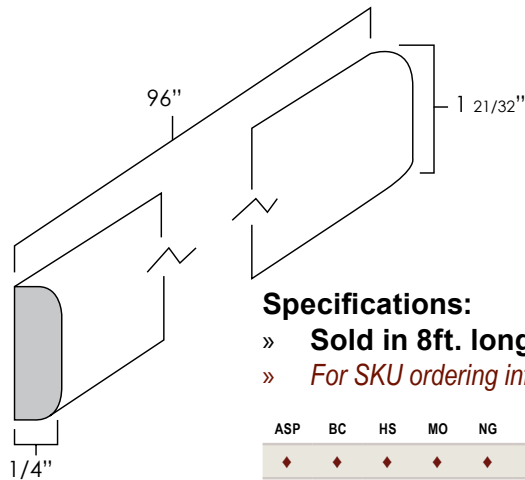

Specifications:

- » Sold in 8ft. long sections
- » For SKU ordering info see page 97

ASP	BC	HS	MO	NG	PS	WPG	WS	MBS	FS	CS
◆	◆	◆	◆	◆	◆	◆	◆	◆	◆	◆