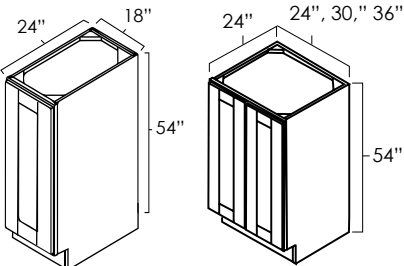

BOTTOM WALL CABINET FOR SPLIT PANTRIES

**SKU: UCB1854
SKU: UCB2454 • UCB3054 • UCB3654**

Specifications:

- » Four adjustable shelves can be used in either the top or bottom section.
- » Bottom section measures 54" tall.
- » These cabinets are 24" deep.
- » Will require a tall skin to cover the seam
- » For SKU ordering info see page 85

ASP	BC	HS	MO	NG	PS	WPG	WS	MBS	FS	CS
N/A	N/A	N/A	N/A	N/A	N/A	N/A	◆	◆	◆	◆

ASP	BC	HS	MO	NG	PS	WPG	WS	MBS	FS	CS
N/A	N/A	N/A	N/A	N/A	N/A	N/A	◆	◆	◆	◆