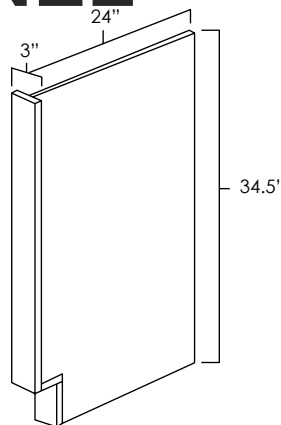

Specifications:

- » 1/2" thick panel with a 3" wide base filler on the front.
- » May be used either left or right.
- » For SKU ordering info see page 94